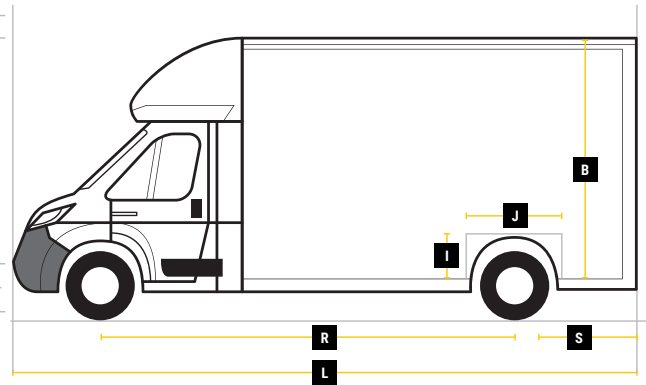

3. DIMENSIONS

Qube**MAX**

L 5.6M H 2.5M W 2.3M

KURTAINSLIDER

**MAX PAYLOAD
UP TO 1100KG**

**MAX VOLUME
UP TO 32M³**

**GVW
3500KG**

Internal Cargo Dimensions

A	Load Length	5620mm
B	Load Height	2540mm
C	Load Width	2300mm
D	Height through rear doors	2325mm
E	Width through rear doors	2135mm
F	Between Wheel Arches	1560mm
G	Bulk Head to Wheel Arches	2700mm
H	Wheel Arch to Rear Frame	2010mm
I	Wheel Arch Height	300mm
J	Wheel Arch Length	865mm

Exterior Dimensions

K	Wheel Arch Width	330mm
L	Total Length	8200mm
M	Total Height	3175mm
N	Total Width Excluding Mirrors	2340mm
O	Total Width Including Mirrors	2790mm
P	Loading Height [Std Susp]	550mm
Q	Ground Clearance	320mm
R	Wheel Base	4700mm
S	Rear Overhang	2070mm