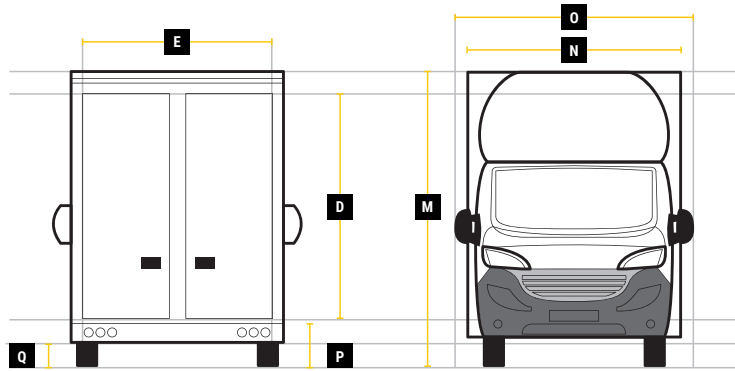

3. DIMENSIONS

Qube**MAX**

L 5.6M H 2.5M W 2.3M

KURTAINSLIDER

**MAX PAYLOAD
UP TO 1100KG**

**MAX VOLUME
UP TO 32M³**

**GVW
3500KG**

Internal Cargo Dimensions

A	Load Length	5620mm
B	Load Height	2540mm
C	Load Width	2300mm
D	Height through rear doors	2325mm
E	Width through rear doors	2135mm
F	Between Wheel Arches	1560mm
G	Bulk Head to Wheel Arches	2700mm
H	Wheel Arch to Rear Frame	2010mm
I	Wheel Arch Height	300mm
J	Wheel Arch Length	865mm

Exterior Dimensions

K	Wheel Arch Width	330mm
L	Total Length	8200mm
M	Total Height	3175mm
N	Total Width Excluding Mirrors	2340mm
O	Total Width Including Mirrors	2790mm
P	Loading Height [Std Susp]	550mm
Q	Ground Clearance	320mm
R	Wheel Base	4700mm
S	Rear Overhang	2070mm