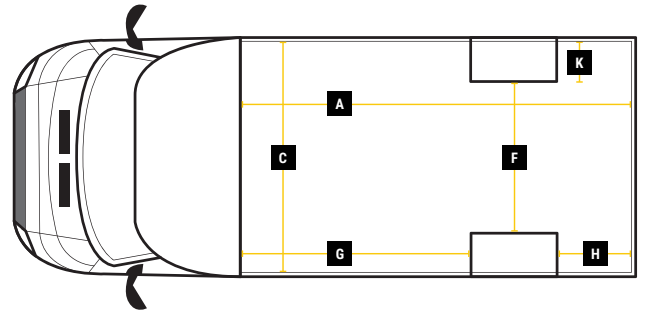

3. DIMENSIONS

Qube**MAX**

L 5.6M H 2.5M W 2.3M

KURTAINSLIDER

**MAX PAYLOAD
UP TO 1100KG**

**MAX VOLUME
UP TO 32M³**

**GVW
3500KG**

Internal Cargo Dimensions

A	Load Length	5620mm
B	Load Height	2540mm
C	Load Width	2300mm
D	Height through rear doors	2325mm
E	Width through rear doors	2135mm
F	Between Wheel Arches	1560mm
G	Bulk Head to Wheel Arches	2700mm
H	Wheel Arch to Rear Frame	2010mm
I	Wheel Arch Height	300mm
J	Wheel Arch Length	865mm

Exterior Dimensions

K	Wheel Arch Width	330mm
L	Total Length	8200mm
M	Total Height	3175mm
N	Total Width Excluding Mirrors	2340mm
O	Total Width Including Mirrors	2790mm
P	Loading Height [Std Susp]	550mm
Q	Ground Clearance	320mm
R	Wheel Base	4700mm
S	Rear Overhang	2070mm