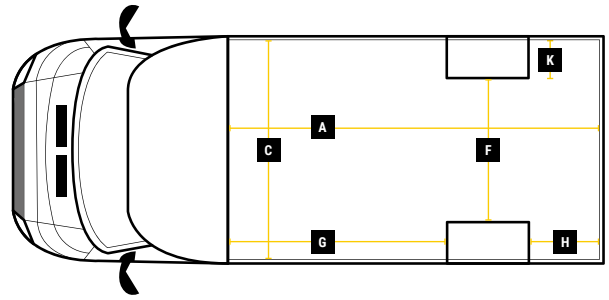

## DIMENSIONS

QUBEMAX CITY

L 4.1M H 2.3M W 2.1M

**MAX PAYLOAD  
UP TO 1500KG**

**MAX VOLUME  
UP TO 20M<sup>3</sup>**

**GVW  
3500KG**

### Internal Cargo Dimensions

A	Load Length	4100mm
B	Load Height	2300mm
C	Load Width	2100mm
D	Height through rear doors	2105mm
E	Width through rear doors	1935mm
F	Between Wheel Arches	1495mm
G	Bulk Head to Wheel Arches	2500mm
H	Wheel Arch to Rear Frame	710mm
I	Wheel Arch Height	300mm
J	Wheel Arch Length	865mm

### Exterior Dimensions

K	Wheel Arch Width	310mm
L	Total Length	6690mm
M	Total Height	2865mm
N	Total Width Excluding Mirrors	2140mm
O	Total Width Including Mirrors	2490mm
P	Loading Height [Std Susp]	550mm
Q	Ground Clearance	320mm
R	Wheel Base	4500mm
S	Rear Overhang	765mm
T	Cab Height	1750mm