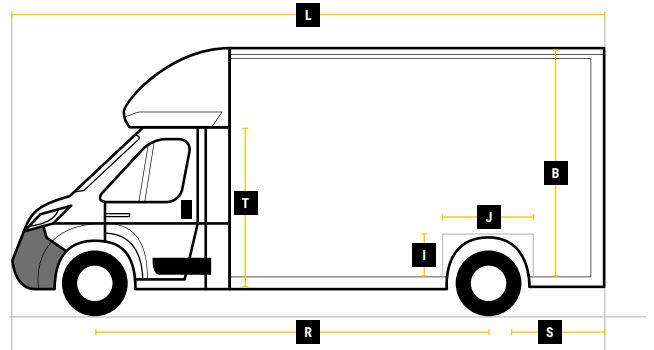

## DIMENSIONS

QUBEMAX CITY

L 4.1M H 2.3M W 2.1M

**MAX PAYLOAD  
UP TO 1500KG**

**MAX VOLUME  
UP TO 20M<sup>3</sup>**

**GVW  
3500KG**

### Internal Cargo Dimensions

A	Load Length	4100mm
B	Load Height	2300mm
C	Load Width	2100mm
D	Height through rear doors	2105mm
E	Width through rear doors	1935mm
F	Between Wheel Arches	1495mm
G	Bulk Head to Wheel Arches	2500mm
H	Wheel Arch to Rear Frame	710mm
I	Wheel Arch Height	300mm
J	Wheel Arch Length	865mm

### Exterior Dimensions

K	Wheel Arch Width	310mm
L	Total Length	6690mm
M	Total Height	2865mm
N	Total Width Excluding Mirrors	2140mm
O	Total Width Including Mirrors	2490mm
P	Loading Height [Std Susp]	550mm
Q	Ground Clearance	320mm
R	Wheel Base	4500mm
S	Rear Overhang	765mm
T	Cab Height	1750mm

### Internal cargo width options