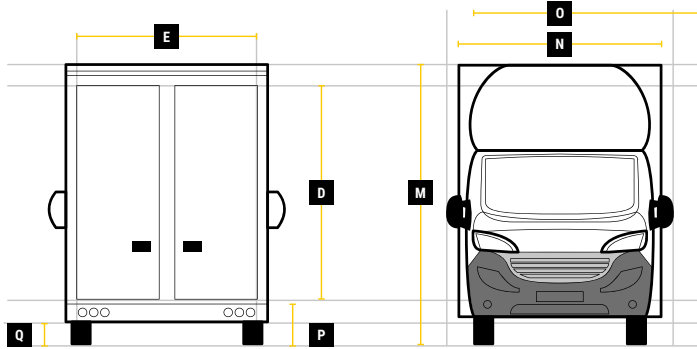

## DIMENSIONS

QUBEMAX CITY

L 4.1M H 2.3M W 2.1M

**MAX PAYLOAD  
UP TO 1500KG**

**MAX VOLUME  
UP TO 20M<sup>3</sup>**

**GVW  
3500KG**

### Internal Cargo Dimensions

A	Load Length	4100mm
B	Load Height	2300mm
C	Load Width	2100mm
D	Height through rear doors	2105mm
E	Width through rear doors	1935mm
F	Between Wheel Arches	1495mm
G	Bulk Head to Wheel Arches	2500mm
H	Wheel Arch to Rear Frame	710mm
I	Wheel Arch Height	300mm
J	Wheel Arch Length	865mm

### Exterior Dimensions

K	Wheel Arch Width	310mm
L	Total Length	6690mm
M	Total Height	2865mm
N	Total Width Excluding Mirrors	2140mm
O	Total Width Including Mirrors	2490mm
P	Loading Height [Std Susp]	550mm
Q	Ground Clearance	320mm
R	Wheel Base	4500mm
S	Rear Overhang	765mm
T	Cab Height	1750mm