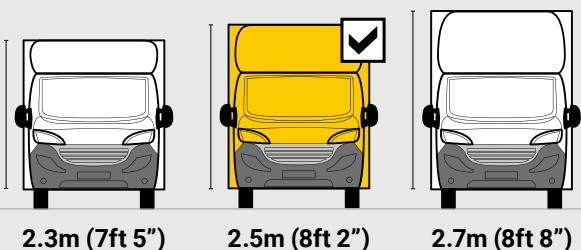

Internal cargo roof height options