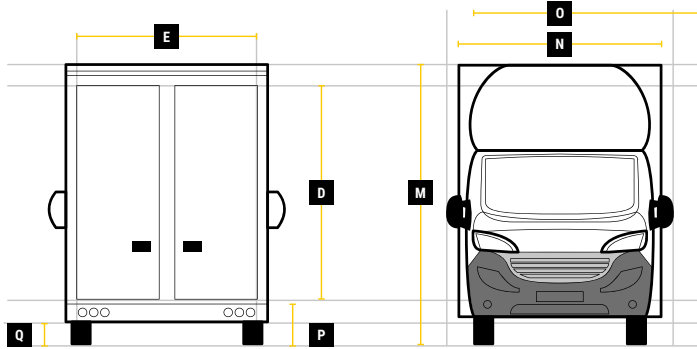

The Original

MaxiMover®

DIMENSIONS

QUBEMAX CITY

L 4.1M H 2.5M W 2.1M

**MAX PAYLOAD
UP TO 1450KG**

**MAX VOLUME
UP TO 22M³**

**GVW
3500KG**

Internal Cargo Dimensions

A	Load Length	4125mm
B	Load Height	2540mm
C	Load Width	2100mm
D	Height through rear doors	2265mm
E	Width through rear doors	1935mm
F	Between Wheel Arches	1495mm
G	Bulk Head to Wheel Arches	2500mm
H	Wheel Arch to Rear Frame	710mm
I	Wheel Arch Height	300mm
J	Wheel Arch Length	865mm

Exterior Dimensions

K	Wheel Arch Width	310mm
L	Total Length	6690mm
M	Total Height	3175mm
N	Total Width Excluding Mirrors	2140mm
O	Total Width Including Mirrors	2490mm
P	Loading Height [Std Susp]	550mm
Q	Ground Clearance	320mm
R	Wheel Base	4500mm
S	Rear Overhang	765mm