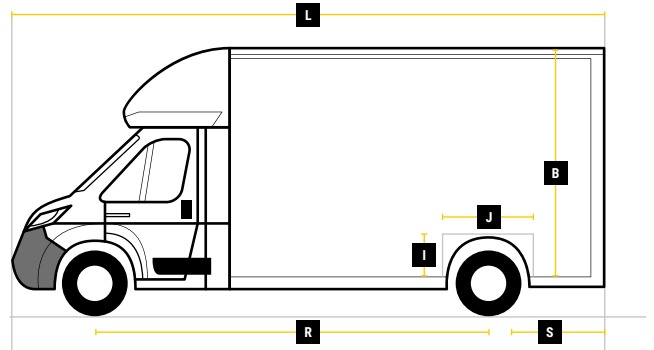

The Original

MaxiMover®

DIMENSIONS

QUBEMAX CITY

L 4.1M H 2.5M W 2.1M

**MAX PAYLOAD
UP TO 1450KG**

**MAX VOLUME
UP TO 22M³**

**GVW
3500KG**

Internal Cargo Dimensions

A	Load Length	4125mm
B	Load Height	2540mm
C	Load Width	2100mm
D	Height through rear doors	2265mm
E	Width through rear doors	1935mm
F	Between Wheel Arches	1495mm
G	Bulk Head to Wheel Arches	2500mm
H	Wheel Arch to Rear Frame	710mm
I	Wheel Arch Height	300mm
J	Wheel Arch Length	865mm

Exterior Dimensions

K	Wheel Arch Width	310mm
L	Total Length	6690mm
M	Total Height	3175mm
N	Total Width Excluding Mirrors	2140mm
O	Total Width Including Mirrors	2490mm
P	Loading Height [Std Susp]	550mm
Q	Ground Clearance	320mm
R	Wheel Base	4500mm
S	Rear Overhang	765mm

Internal cargo roof height options

Internal cargo width options