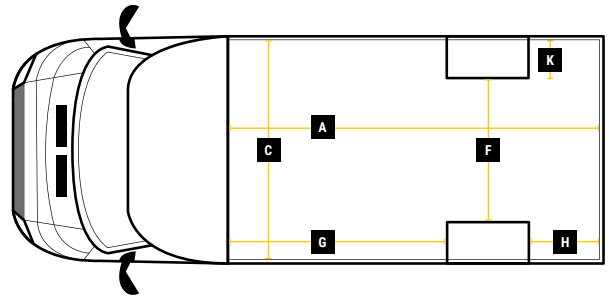

The Original

MaxiMover®

DIMENSIONS

QUBEMAX CITY

L 4.1M H 2.5M W 2.1M

**MAX PAYLOAD
UP TO 1450KG**

**MAX VOLUME
UP TO 22M³**

**GVW
3500KG**

Internal Cargo Dimensions

A	Load Length	4125mm
B	Load Height	2540mm
C	Load Width	2100mm
D	Height through rear doors	2265mm
E	Width through rear doors	1935mm
F	Between Wheel Arches	1495mm
G	Bulk Head to Wheel Arches	2500mm
H	Wheel Arch to Rear Frame	710mm
I	Wheel Arch Height	300mm
J	Wheel Arch Length	865mm

Exterior Dimensions

K	Wheel Arch Width	310mm
L	Total Length	6690mm
M	Total Height	3175mm
N	Total Width Excluding Mirrors	2140mm
O	Total Width Including Mirrors	2490mm
P	Loading Height [Std Susp]	550mm
Q	Ground Clearance	320mm
R	Wheel Base	4500mm
S	Rear Overhang	765mm