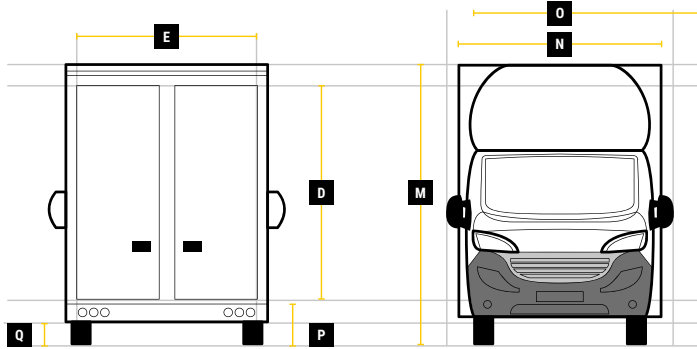

The Original

MaxiMover®

DIMENSIONS

QUBEMAX ECO

L 3.5M H 2.3M W 2.1M

**MAX PAYLOAD
UP TO 1550KG**

**MAX VOLUME
UP TO 17M³**

**GVW
3500KG**

Internal Cargo Dimensions

A	Load Length	3500mm
B	Load Height	2300mm
C	Load Width	2100mm
D	Height through rear doors	2105mm
E	Width through rear doors	1935mm
F	Between Wheel Arches	1495mm
G	Bulk Head to Wheel Arches	1900mm
H	Wheel Arch to Rear Frame	710mm
I	Wheel Arch Height	300mm
J	Wheel Arch Length	865mm

Exterior Dimensions

K	Wheel Arch Width	310mm
L	Total Length	6020mm
M	Total Height	2865mm
N	Total Width Excluding Mirrors	2140mm
O	Total Width Including Mirrors	2490mm
P	Loading Height [Std Susp]	550mm
Q	Ground Clearance	320mm
R	Wheel Base	3870mm
S	Rear Overhang	765mm
T	Cab Height	1750mm