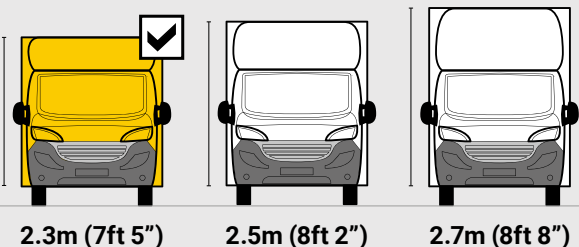

Internal cargo roof height options