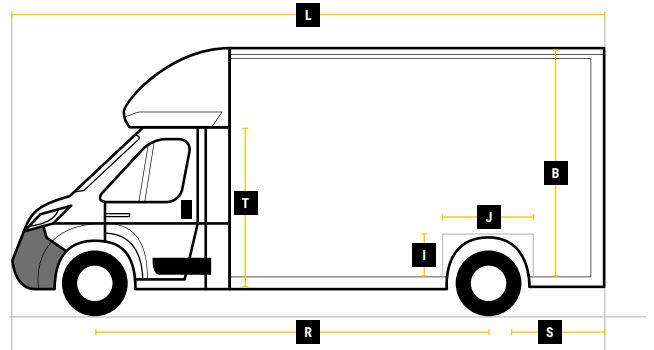

The Original

MaxiMover®

DIMENSIONS

QUBEMAX ECO

L 3.5M H 2.3M W 2.1M

**MAX PAYLOAD
UP TO 1550KG**

**MAX VOLUME
UP TO 17M³**

**GVW
3500KG**

Internal Cargo Dimensions

A	Load Length	3500mm
B	Load Height	2300mm
C	Load Width	2100mm
D	Height through rear doors	2105mm
E	Width through rear doors	1935mm
F	Between Wheel Arches	1495mm
G	Bulk Head to Wheel Arches	1900mm
H	Wheel Arch to Rear Frame	710mm
I	Wheel Arch Height	300mm
J	Wheel Arch Length	865mm

Exterior Dimensions

K	Wheel Arch Width	310mm
L	Total Length	6020mm
M	Total Height	2865mm
N	Total Width Excluding Mirrors	2140mm
O	Total Width Including Mirrors	2490mm
P	Loading Height [Std Susp]	550mm
Q	Ground Clearance	320mm
R	Wheel Base	3870mm
S	Rear Overhang	765mm
T	Cab Height	1750mm

Internal cargo roof height options

Internal cargo width options