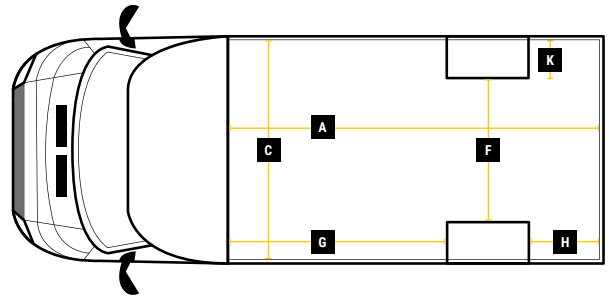

The Original

MaxiMover®

DIMENSIONS

QUBEMAX ECO

L 3.5M H 2.3M W 2.1M

**MAX PAYLOAD
UP TO 1550KG**

**MAX VOLUME
UP TO 17M³**

**GVW
3500KG**

Internal Cargo Dimensions

A	Load Length	3500mm
B	Load Height	2300mm
C	Load Width	2100mm
D	Height through rear doors	2105mm
E	Width through rear doors	1935mm
F	Between Wheel Arches	1495mm
G	Bulk Head to Wheel Arches	1900mm
H	Wheel Arch to Rear Frame	710mm
I	Wheel Arch Height	300mm
J	Wheel Arch Length	865mm

Exterior Dimensions

K	Wheel Arch Width	310mm
L	Total Length	6020mm
M	Total Height	2865mm
N	Total Width Excluding Mirrors	2140mm
O	Total Width Including Mirrors	2490mm
P	Loading Height [Std Susp]	550mm
Q	Ground Clearance	320mm
R	Wheel Base	3870mm
S	Rear Overhang	765mm
T	Cab Height	1750mm