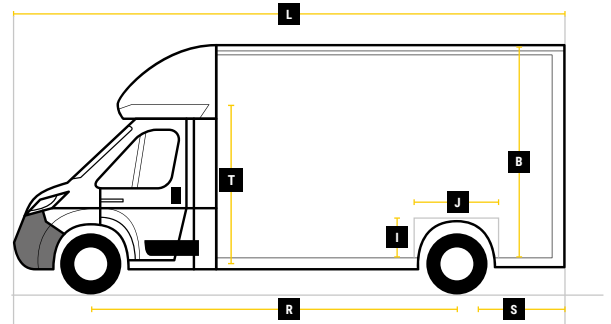

MaxiMover®

KURTAINSLIDER®

DIMENSIONS

GIANTMAX

L 5.6M H 2.7M W 2.3M W-TRAK

**MAX PAYLOAD
UP TO 1140KG**

**MAX VOLUME
UP TO 35M³**

**GVW
3500KG**

Internal Cargo Dimensions

A	Load Length	5600mm
B	Load Height	2700mm
C	Load Width	2300mm
D	Height through rear doors	2545mm
E	Width through rear doors	2135mm
F	Between Wheel Arches	1590mm
G	Bulk Head to Wheel Arches	2720mm
H	Wheel Arch to Rear Frame	2010mm
I	Wheel Arch Height	310mm
J	Wheel Arch Length	870mm

Exterior Dimensions

K	Wheel Arch Width	355mm
L	Total Length	8200mm
M	Total Height	3355mm
N	Total Width Excluding Mirrors	2340mm
O	Total Width Including Mirrors	2790mm
P	Loading Height [Std Susp]	550mm
Q	Ground Clearance	320mm
R	Wheel Base	4700mm
S	Rear Overhang	2070mm
T	Cab Height	1750mm