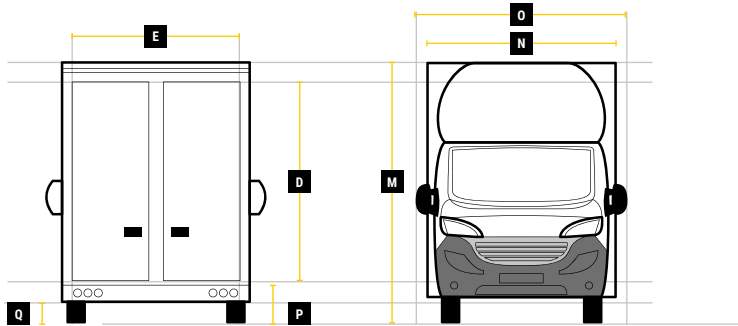

MaxiMover®

KURTAINSLIDER®

DIMENSIONS

GIANTMAX

L 5.6M H 2.7M W 2.3M W-TRAK

**MAX PAYLOAD
UP TO 1140KG**

**MAX VOLUME
UP TO 35M³**

**GVW
3500KG**

Internal Cargo Dimensions

A	Load Length	5600mm
B	Load Height	2700mm
C	Load Width	2300mm
D	Height through rear doors	2545mm
E	Width through rear doors	2135mm
F	Between Wheel Arches	1590mm
G	Bulk Head to Wheel Arches	2720mm
H	Wheel Arch to Rear Frame	2010mm
I	Wheel Arch Height	310mm
J	Wheel Arch Length	870mm

Exterior Dimensions

K	Wheel Arch Width	355mm
L	Total Length	8200mm
M	Total Height	3355mm
N	Total Width Excluding Mirrors	2340mm
O	Total Width Including Mirrors	2790mm
P	Loading Height [Std Susp]	550mm
Q	Ground Clearance	320mm
R	Wheel Base	4700mm
S	Rear Overhang	2070mm
T	Cab Height	1750mm