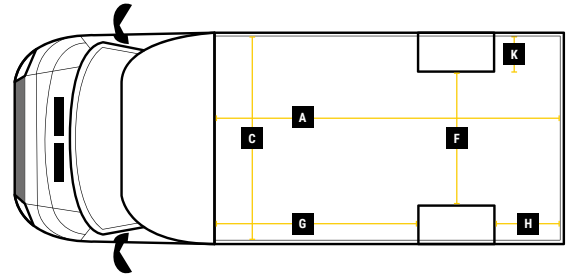

MaxiMover®

KURTAINSLIDER®

DIMENSIONS

GIANTMAX

L 5.6M H 2.7M W 2.3M W-TRAK

**MAX PAYLOAD
UP TO 1140KG**

**MAX VOLUME
UP TO 35M³**

**GVW
3500KG**

Internal Cargo Dimensions

A	Load Length	5600mm
B	Load Height	2700mm
C	Load Width	2300mm
D	Height through rear doors	2545mm
E	Width through rear doors	2135mm
F	Between Wheel Arches	1590mm
G	Bulk Head to Wheel Arches	2720mm
H	Wheel Arch to Rear Frame	2010mm
I	Wheel Arch Height	310mm
J	Wheel Arch Length	870mm

Exterior Dimensions

K	Wheel Arch Width	355mm
L	Total Length	8200mm
M	Total Height	3355mm
N	Total Width Excluding Mirrors	2340mm
O	Total Width Including Mirrors	2790mm
P	Loading Height [Std Susp]	550mm
Q	Ground Clearance	320mm
R	Wheel Base	4700mm
S	Rear Overhang	2070mm
T	Cab Height	1750mm