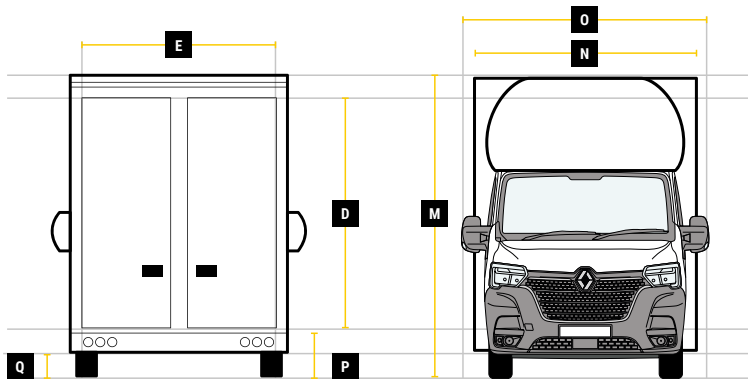

DIMENSIONS

FREIGHTLOADER^{PRO}
L 4.1M H 2.3M W 2.1M

**MAX PAYLOAD
UP TO 1420KG**

**MAX VOLUME
UP TO 20M³**

**GVW
3500KG**

Internal Cargo Dimensions

A	Load Length	4105mm
B	Load Height	2300mm
C	Load Width	2100mm
D	Height through rear doors	2105mm
E	Width through rear doors	1845mm
F	Between Wheel Arches	1390mm
G	Bulk Head to Wheel Arches	2250mm
H	Wheel Arch to Rear Frame	900mm
I	Wheel Arch Height	300mm
J	Wheel Arch Length	865mm

Exterior Dimensions

K	Wheel Arch Width	355mm
L	Total Length	6690mm
M	Total Height	2925mm
N	Total Width Excluding Mirrors	2150mm
O	Total Width Including Mirrors	2520mm
P	Loading Height [Std Susp]	550mm
Q	Ground Clearance	-
R	Wheel Base	4332mm
S	Rear Overhang	1080mm