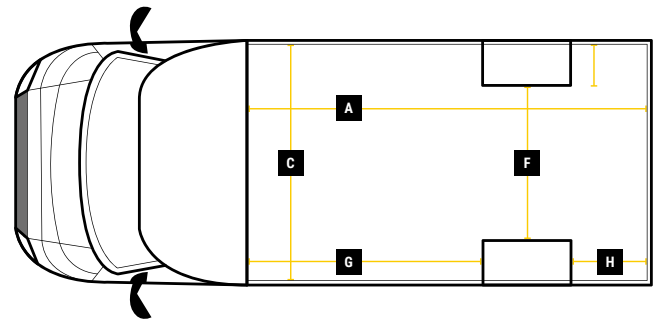

DIMENSIONS

FREIGHTLOADER^{PRO}
L 4.1M H 2.3M W 2.1M

**MAX PAYLOAD
UP TO 1420KG**

**MAX VOLUME
UP TO 20M³**

**GVW
3500KG**

Internal Cargo Dimensions

A	Load Length	4105mm
B	Load Height	2300mm
C	Load Width	2100mm
D	Height through rear doors	2105mm
E	Width through rear doors	1845mm
F	Between Wheel Arches	1390mm
G	Bulk Head to Wheel Arches	2250mm
H	Wheel Arch to Rear Frame	900mm
I	Wheel Arch Height	300mm
J	Wheel Arch Length	865mm

Exterior Dimensions

K	Wheel Arch Width	355mm
L	Total Length	6690mm
M	Total Height	2925mm
N	Total Width Excluding Mirrors	2150mm
O	Total Width Including Mirrors	2520mm
P	Loading Height [Std Susp]	550mm
Q	Ground Clearance	-
R	Wheel Base	4332mm
S	Rear Overhang	1080mm