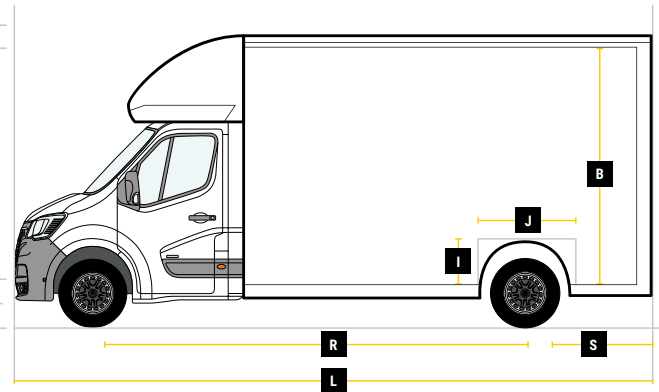

DIMENSIONS

FREIGHTLOADER^{PRO}
L 4.1M H 2.3M W 2.1M

**MAX PAYLOAD
UP TO 1420KG**

**MAX VOLUME
UP TO 20M³**

**GVW
3500KG**

Internal Cargo Dimensions

A	Load Length	4105mm
B	Load Height	2300mm
C	Load Width	2100mm
D	Height through rear doors	2105mm
E	Width through rear doors	1845mm
F	Between Wheel Arches	1390mm
G	Bulk Head to Wheel Arches	2250mm
H	Wheel Arch to Rear Frame	900mm
I	Wheel Arch Height	300mm
J	Wheel Arch Length	865mm

Exterior Dimensions

K	Wheel Arch Width	355mm
L	Total Length	6690mm
M	Total Height	2925mm
N	Total Width Excluding Mirrors	2150mm
O	Total Width Including Mirrors	2520mm
P	Loading Height [Std Susp]	550mm
Q	Ground Clearance	-
R	Wheel Base	4332mm
S	Rear Overhang	1080mm