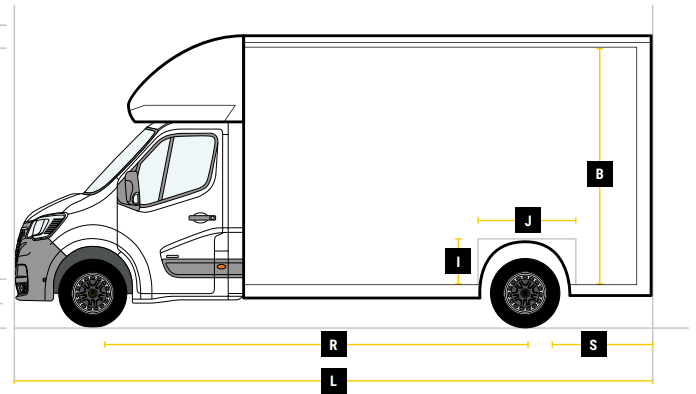

# DIMENSIONS

**XL FREIGHTLOADER PRO**  
**L 4.5M H 2.7M W 2.1M**

**MAX PAYLOAD  
UP TO 1300KG**

**MAX VOLUME  
UP TO 26M<sup>3</sup>**

**GVW  
3500KG**

## Internal Cargo Dimensions

A	Load Length	4505mm
B	Load Height	2670mm
C	Load Width	2100mm
D	Height through rear doors	2460mm
E	Width through rear doors	1845mm
F	Between Wheel Arches	1390mm
G	Bulk Head to Wheel Arches	2250mm
H	Wheel Arch to Rear Frame	1300mm
I	Wheel Arch Height	300mm
J	Wheel Arch Length	865mm

## Exterior Dimensions

K	Wheel Arch Width	355mm
L	Total Length	7090mm
M	Total Height	3270mm
N	Total Width Excluding Mirrors	2150mm
O	Total Width Including Mirrors	2520mm
P	Loading Height [Std Susp]	550mm
Q	Ground Clearance	-
R	Wheel Base	4332mm
S	Rear Overhang	1480mm