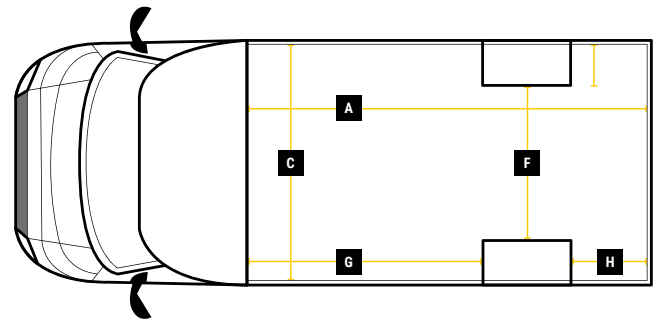

# DIMENSIONS

**XL FREIGHTLOADER PRO**  
**L 4.5M H 2.7M W 2.1M**

**MAX PAYLOAD  
UP TO 1300KG**

**MAX VOLUME  
UP TO 26M<sup>3</sup>**

**GVW  
3500KG**

## Internal Cargo Dimensions

A	Load Length	4505mm
B	Load Height	2670mm
C	Load Width	2100mm
D	Height through rear doors	2460mm
E	Width through rear doors	1845mm
F	Between Wheel Arches	1390mm
G	Bulk Head to Wheel Arches	2250mm
H	Wheel Arch to Rear Frame	1300mm
I	Wheel Arch Height	300mm
J	Wheel Arch Length	865mm

## Exterior Dimensions

K	Wheel Arch Width	355mm
L	Total Length	7090mm
M	Total Height	3270mm
N	Total Width Excluding Mirrors	2150mm
O	Total Width Including Mirrors	2520mm
P	Loading Height [Std Susp]	550mm
Q	Ground Clearance	-
R	Wheel Base	4332mm
S	Rear Overhang	1480mm