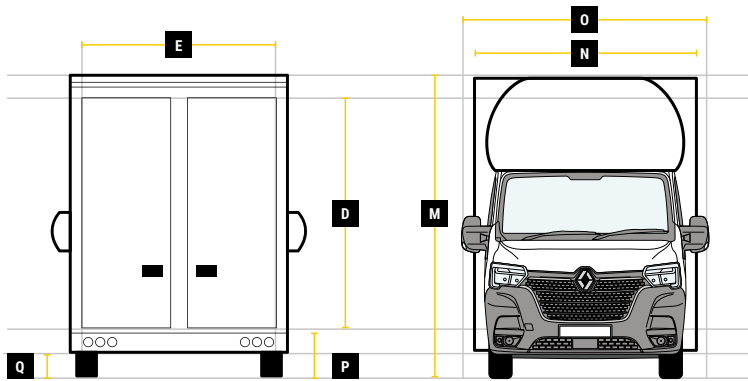

# DIMENSIONS

**XL FREIGHTLOADER PRO**  
**L 4.5M H 2.7M W 2.1M**

**MAX PAYLOAD  
UP TO 1300KG**

**MAX VOLUME  
UP TO 26M<sup>3</sup>**

**GVW  
3500KG**

## Internal Cargo Dimensions

A	Load Length	4505mm
B	Load Height	2670mm
C	Load Width	2100mm
D	Height through rear doors	2460mm
E	Width through rear doors	1845mm
F	Between Wheel Arches	1390mm
G	Bulk Head to Wheel Arches	2250mm
H	Wheel Arch to Rear Frame	1300mm
I	Wheel Arch Height	300mm
J	Wheel Arch Length	865mm

## Exterior Dimensions

K	Wheel Arch Width	355mm
L	Total Length	7090mm
M	Total Height	3270mm
N	Total Width Excluding Mirrors	2150mm
O	Total Width Including Mirrors	2520mm
P	Loading Height [Std Susp]	550mm
Q	Ground Clearance	-
R	Wheel Base	4332mm
S	Rear Overhang	1480mm