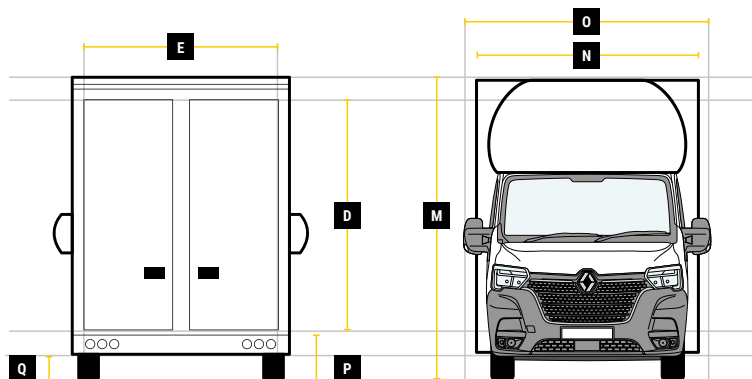

# DIMENSIONS

**XXL FREIGHTLOADER PRO**  
**L 5.0M H 2.3M W 2.1M**

**MAX PAYLOAD  
UP TO 1290KG**

**MAX VOLUME  
UP TO 25M<sup>3</sup>**

**GVW  
3500KG**

## Internal Cargo Dimensions

A	Load Length	5005mm
B	Load Height	2300mm
C	Load Width	2100mm
D	Height through rear doors	2105mm
E	Width through rear doors	1845mm
F	Between Wheel Arches	1390mm
G	Bulk Head to Wheel Arches	2250mm
H	Wheel Arch to Rear Frame	1800mm
I	Wheel Arch Height	300mm
J	Wheel Arch Length	865mm

## Exterior Dimensions

K	Wheel Arch Width	355mm
L	Total Length	7590mm
M	Total Height	2925mm
N	Total Width Excluding Mirrors	2150mm
O	Total Width Including Mirrors	2520mm
P	Loading Height [Std Susp]	550mm
Q	Ground Clearance	-
R	Wheel Base	4332mm
S	Rear Overhang	1980mm