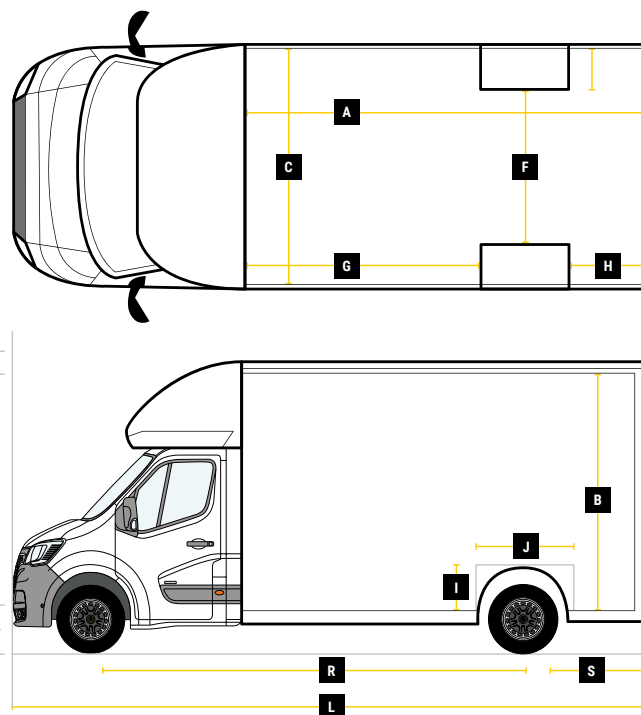

# DIMENSIONS

**XXL FREIGHTLOADER PRO**  
**L 5.0M H 2.3M W 2.1M**

**MAX PAYLOAD  
UP TO 1290KG**

**MAX VOLUME  
UP TO 25M<sup>3</sup>**

**GVW  
3500KG**

## Internal Cargo Dimensions

A	Load Length	5005mm
B	Load Height	2300mm
C	Load Width	2100mm
D	Height through rear doors	2105mm
E	Width through rear doors	1845mm
F	Between Wheel Arches	1390mm
G	Bulk Head to Wheel Arches	2250mm
H	Wheel Arch to Rear Frame	1800mm
I	Wheel Arch Height	300mm
J	Wheel Arch Length	865mm

## Exterior Dimensions

K	Wheel Arch Width	355mm
L	Total Length	7590mm
M	Total Height	2925mm
N	Total Width Excluding Mirrors	2150mm
O	Total Width Including Mirrors	2520mm
P	Loading Height [Std Susp]	550mm
Q	Ground Clearance	-
R	Wheel Base	4332mm
S	Rear Overhang	1980mm