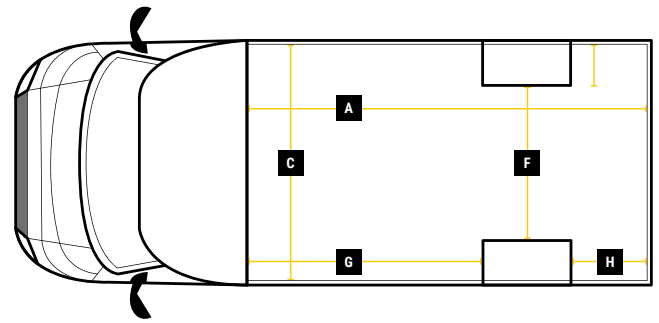

DIMENSIONS

XXL FREIGHTLOADER^{PRO}
L 5.0M H 2.7M W 2.1M

**MAX PAYLOAD
UP TO 1250KG**

**MAX VOLUME
UP TO 29M³**

**GVW
3500KG**

Internal Cargo Dimensions

A	Load Length	5005mm
B	Load Height	2670mm
C	Load Width	2100mm
D	Height through rear doors	2460mm
E	Width through rear doors	1845mm
F	Between Wheel Arches	1390mm
G	Bulk Head to Wheel Arches	2250mm
H	Wheel Arch to Rear Frame	1800mm
I	Wheel Arch Height	300mm
J	Wheel Arch Length	865mm

Exterior Dimensions

K	Wheel Arch Width	355mm
L	Total Length	7590mm
M	Total Height	3270mm
N	Total Width Excluding Mirrors	2150mm
O	Total Width Including Mirrors	2520mm
P	Loading Height [Std Susp]	550mm
Q	Ground Clearance	-
R	Wheel Base	4332mm
S	Rear Overhang	1980mm