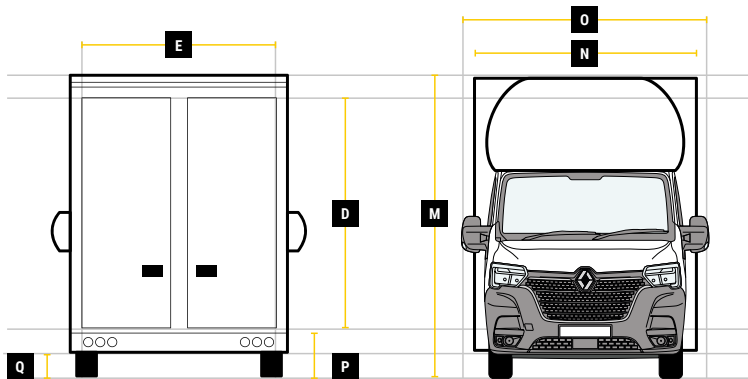

DIMENSIONS

XXL FREIGHTLOADER^{PRO}
L 5.0M H 2.7M W 2.1M

**MAX PAYLOAD
UP TO 1250KG**

**MAX VOLUME
UP TO 29M³**

**GVW
3500KG**

Internal Cargo Dimensions

A	Load Length	5005mm
B	Load Height	2670mm
C	Load Width	2100mm
D	Height through rear doors	2460mm
E	Width through rear doors	1845mm
F	Between Wheel Arches	1390mm
G	Bulk Head to Wheel Arches	2250mm
H	Wheel Arch to Rear Frame	1800mm
I	Wheel Arch Height	300mm
J	Wheel Arch Length	865mm

Exterior Dimensions

K	Wheel Arch Width	355mm
L	Total Length	7590mm
M	Total Height	3270mm
N	Total Width Excluding Mirrors	2150mm
O	Total Width Including Mirrors	2520mm
P	Loading Height [Std Susp]	550mm
Q	Ground Clearance	-
R	Wheel Base	4332mm
S	Rear Overhang	1980mm