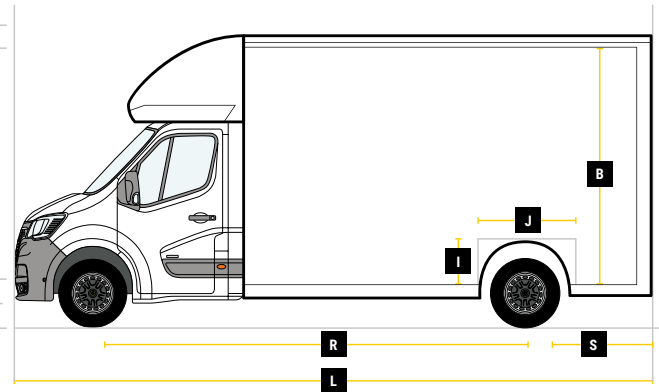

DIMENSIONS

XXL FREIGHTLOADER^{PRO}
L 5.0M H 2.7M W 2.1M

**MAX PAYLOAD
UP TO 1250KG**

**MAX VOLUME
UP TO 29M³**

**GVW
3500KG**

Internal Cargo Dimensions

A	Load Length	5005mm
B	Load Height	2670mm
C	Load Width	2100mm
D	Height through rear doors	2460mm
E	Width through rear doors	1845mm
F	Between Wheel Arches	1390mm
G	Bulk Head to Wheel Arches	2250mm
H	Wheel Arch to Rear Frame	1800mm
I	Wheel Arch Height	300mm
J	Wheel Arch Length	865mm

Exterior Dimensions

K	Wheel Arch Width	355mm
L	Total Length	7590mm
M	Total Height	3270mm
N	Total Width Excluding Mirrors	2150mm
O	Total Width Including Mirrors	2520mm
P	Loading Height [Std Susp]	550mm
Q	Ground Clearance	-
R	Wheel Base	4332mm
S	Rear Overhang	1980mm