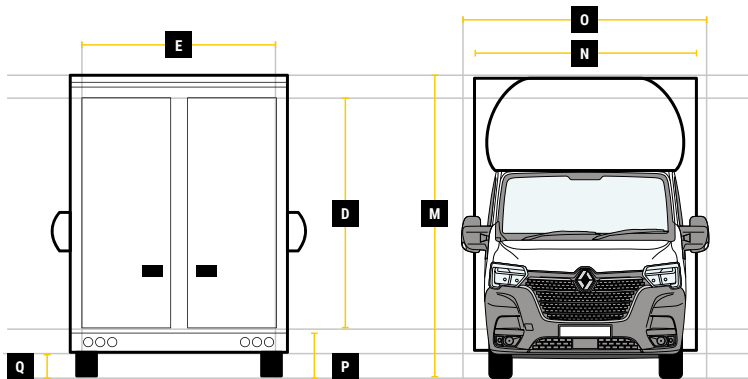

DIMENSIONS

XL FREIGHTLOADER PRO+
L 4.5M H 2.3M W 2.1M

**MAX PAYLOAD
UP TO 1320KG**

**MAX VOLUME
UP TO 22M³**

**GVW
3500KG**

Internal Cargo Dimensions

A	Load Length	4505mm
B	Load Height	2300mm
C	Load Width	2100mm
D	Height through rear doors	2090mm
E	Width through rear doors	1845mm
F	Between Wheel Arches	1390mm
G	Bulk Head to Wheel Arches	2250mm
H	Wheel Arch to Rear Frame	1300mm
I	Wheel Arch Height	300mm
J	Wheel Arch Length	865mm

Exterior Dimensions

K	Wheel Arch Width	355mm
L	Total Length	7090mm
M	Total Height	2925mm
N	Total Width Excluding Mirrors	2150mm
O	Total Width Including Mirrors	2520mm
P	Loading Height [Std Susp]	550mm
Q	Ground Clearance	-
R	Wheel Base	4332mm
S	Rear Overhang	1980mm