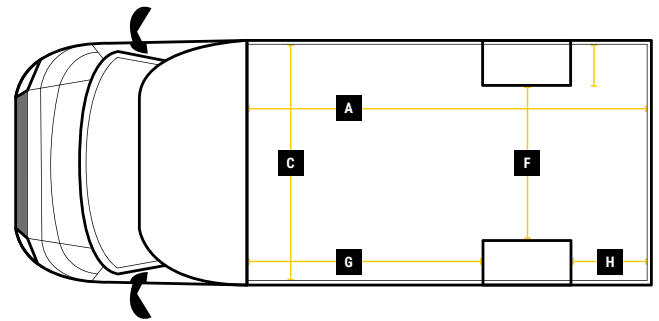

DIMENSIONS

XL FREIGHTLOADER PRO+
L 4.5M H 2.3M W 2.1M

**MAX PAYLOAD
UP TO 1320KG**

**MAX VOLUME
UP TO 22M³**

**GVW
3500KG**

Internal Cargo Dimensions

A	Load Length	4505mm
B	Load Height	2300mm
C	Load Width	2100mm
D	Height through rear doors	2090mm
E	Width through rear doors	1845mm
F	Between Wheel Arches	1390mm
G	Bulk Head to Wheel Arches	2250mm
H	Wheel Arch to Rear Frame	1300mm
I	Wheel Arch Height	300mm
J	Wheel Arch Length	865mm

Exterior Dimensions

K	Wheel Arch Width	355mm
L	Total Length	7090mm
M	Total Height	2925mm
N	Total Width Excluding Mirrors	2150mm
O	Total Width Including Mirrors	2520mm
P	Loading Height [Std Susp]	550mm
Q	Ground Clearance	-
R	Wheel Base	4332mm
S	Rear Overhang	1980mm