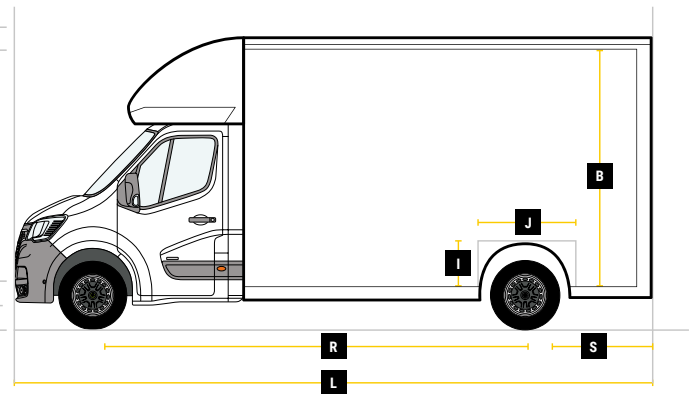

DIMENSIONS

XL FREIGHTLOADER PRO+
L 4.5M H 2.3M W 2.1M

**MAX PAYLOAD
UP TO 1320KG**

**MAX VOLUME
UP TO 22M³**

**GVW
3500KG**

Internal Cargo Dimensions

A	Load Length	4505mm
B	Load Height	2300mm
C	Load Width	2100mm
D	Height through rear doors	2090mm
E	Width through rear doors	1845mm
F	Between Wheel Arches	1390mm
G	Bulk Head to Wheel Arches	2250mm
H	Wheel Arch to Rear Frame	1300mm
I	Wheel Arch Height	300mm
J	Wheel Arch Length	865mm

Exterior Dimensions

K	Wheel Arch Width	355mm
L	Total Length	7090mm
M	Total Height	2925mm
N	Total Width Excluding Mirrors	2150mm
O	Total Width Including Mirrors	2520mm
P	Loading Height [Std Susp]	550mm
Q	Ground Clearance	-
R	Wheel Base	4332mm
S	Rear Overhang	1980mm