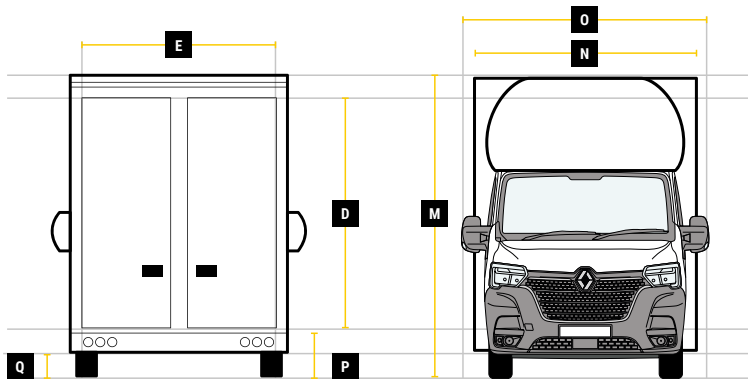

DIMENSIONS

XL FREIGHTLOADER^{PRO+}
L 4.5M H 2.7M W 2.1M

**MAX PAYLOAD
UP TO 1280KG**

**MAX VOLUME
UP TO 26M³**

**GVW
3500KG**

Internal Cargo Dimensions

A	Load Length	4505mm
B	Load Height	2670mm
C	Load Width	2100mm
D	Height through rear doors	2460mm
E	Width through rear doors	1845mm
F	Between Wheel Arches	1390mm
G	Bulk Head to Wheel Arches	2250mm
H	Wheel Arch to Rear Frame	1300mm
I	Wheel Arch Height	300mm
J	Wheel Arch Length	865mm

Exterior Dimensions

K	Wheel Arch Width	355mm
L	Total Length	7090mm
M	Total Height	3270mm
N	Total Width Excluding Mirrors	2150mm
O	Total Width Including Mirrors	2520mm
P	Loading Height [Std Susp]	550mm
Q	Ground Clearance	-
R	Wheel Base	4332mm
S	Rear Overhang	1480mm