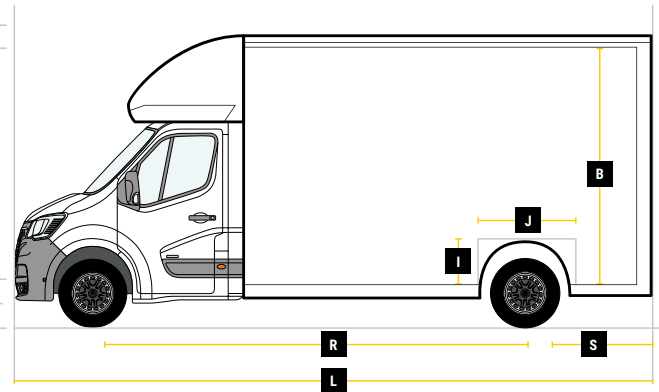

DIMENSIONS

XL FREIGHTLOADER^{PRO+}
L 4.5M H 2.7M W 2.1M

**MAX PAYLOAD
UP TO 1280KG**

**MAX VOLUME
UP TO 26M³**

**GVW
3500KG**

Internal Cargo Dimensions

A	Load Length	4505mm
B	Load Height	2670mm
C	Load Width	2100mm
D	Height through rear doors	2460mm
E	Width through rear doors	1845mm
F	Between Wheel Arches	1390mm
G	Bulk Head to Wheel Arches	2250mm
H	Wheel Arch to Rear Frame	1300mm
I	Wheel Arch Height	300mm
J	Wheel Arch Length	865mm

Exterior Dimensions

K	Wheel Arch Width	355mm
L	Total Length	7090mm
M	Total Height	3270mm
N	Total Width Excluding Mirrors	2150mm
O	Total Width Including Mirrors	2520mm
P	Loading Height [Std Susp]	550mm
Q	Ground Clearance	-
R	Wheel Base	4332mm
S	Rear Overhang	1480mm