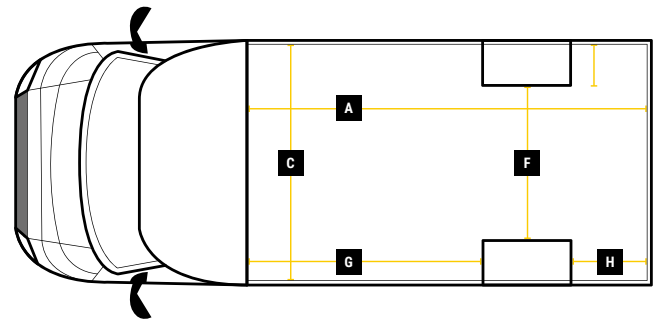

DIMENSIONS

XL FREIGHTLOADER^{PRO+}
L 4.5M H 2.7M W 2.1M

**MAX PAYLOAD
UP TO 1280KG**

**MAX VOLUME
UP TO 26M³**

**GVW
3500KG**

Internal Cargo Dimensions

A	Load Length	4505mm
B	Load Height	2670mm
C	Load Width	2100mm
D	Height through rear doors	2460mm
E	Width through rear doors	1845mm
F	Between Wheel Arches	1390mm
G	Bulk Head to Wheel Arches	2250mm
H	Wheel Arch to Rear Frame	1300mm
I	Wheel Arch Height	300mm
J	Wheel Arch Length	865mm

Exterior Dimensions

K	Wheel Arch Width	355mm
L	Total Length	7090mm
M	Total Height	3270mm
N	Total Width Excluding Mirrors	2150mm
O	Total Width Including Mirrors	2520mm
P	Loading Height [Std Susp]	550mm
Q	Ground Clearance	-
R	Wheel Base	4332mm
S	Rear Overhang	1480mm