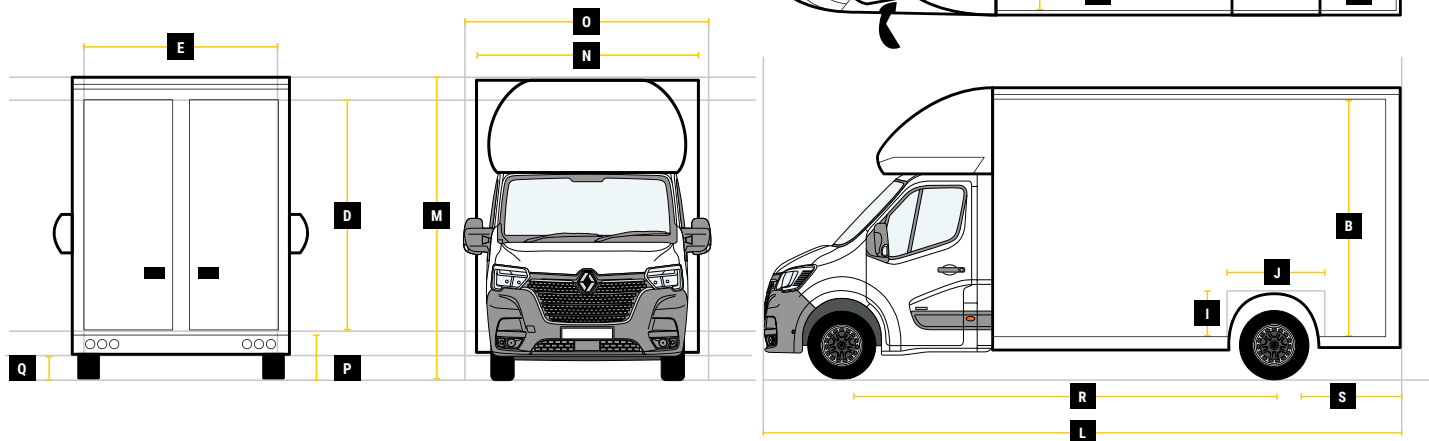

DIMENSIONS

XXL FREIGHTLOADER PRO+
L 5.0M H 2.2M W 2.1M

**MAX PAYLOAD
UP TO 1280KG**

**MAX VOLUME
UP TO 23M³**

**GVW
3500KG**

Internal Cargo Dimensions

A	Load Length	5005mm
B	Load Height	2205mm
C	Load Width	2100mm
D	Height through rear doors	2090mm
E	Width through rear doors	1845mm
F	Between Wheel Arches	1390mm
G	Bulk Head to Wheel Arches	2250mm
H	Wheel Arch to Rear Frame	1800mm
I	Wheel Arch Height	300mm
J	Wheel Arch Length	865mm

Exterior Dimensions

K	Wheel Arch Width	355mm
L	Total Length	7590mm
M	Total Height	2925mm
N	Total Width Excluding Mirrors	2150mm
O	Total Width Including Mirrors	2520mm
P	Loading Height [Std Susp]	550mm
Q	Ground Clearance	-
R	Wheel Base	4332mm
S	Rear Overhang	1980mm