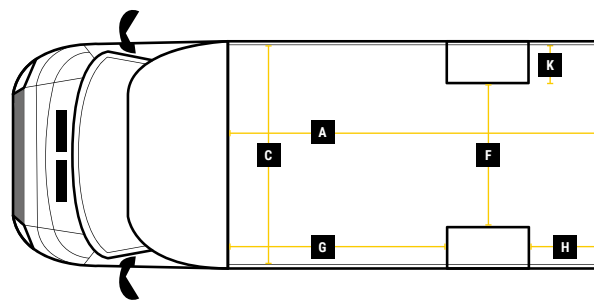

DIMENSIONS

QUBELO PRO

L 4.1M H 2.2M W 2.1M

**MAX PAYLOAD
UP TO 1400KG**

**MAX VOLUME
UP TO 20M³**

**GVW
3500KG**

Internal Cargo Dimensions

A	Load Length	4100mm
B	Load Height	2250mm
C	Load Width	2100mm
D	Height through rear doors	2105mm
E	Width through rear doors	1935mm
F	Between Wheel Arches	1480mm
G	Bulk Head to Wheel Arches	2120mm
H	Wheel Arch to Rear Frame	1120mm
I	Wheel Arch Height	285mm
J	Wheel Arch Length	860mm

Exterior Dimensions

K	Wheel Arch Width	315mm
L	Total Length	6620mm
M	Total Height	2865mm
N	Total Width Excluding Mirrors	2140mm
O	Total Width Including Mirrors	2500mm
P	Loading Height [Std Susp]	550mm
Q	Ground Clearance	320mm
R	Wheel Base	4050mm
S	Rear Overhang	1200mm