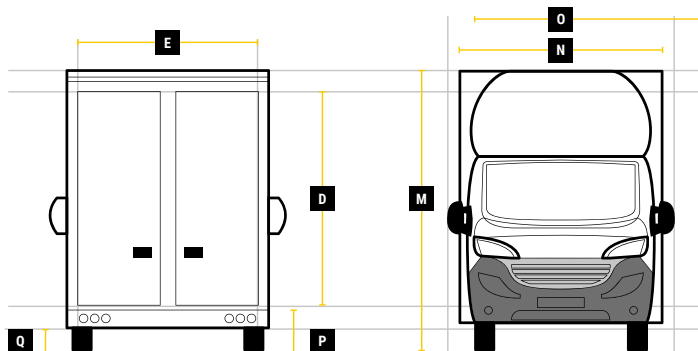

DIMENSIONS

QUBELO PRO

L 4.1M H 2.2M W 2.1M

**MAX PAYLOAD
UP TO 1400KG**

**MAX VOLUME
UP TO 20M³**

**GVW
3500KG**

Internal Cargo Dimensions

A	Load Length	4100mm
B	Load Height	2250mm
C	Load Width	2100mm
D	Height through rear doors	2105mm
E	Width through rear doors	1935mm
F	Between Wheel Arches	1480mm
G	Bulk Head to Wheel Arches	2120mm
H	Wheel Arch to Rear Frame	1120mm
I	Wheel Arch Height	285mm
J	Wheel Arch Length	860mm

Exterior Dimensions

K	Wheel Arch Width	315mm
L	Total Length	6620mm
M	Total Height	2865mm
N	Total Width Excluding Mirrors	2140mm
O	Total Width Including Mirrors	2500mm
P	Loading Height [Std Susp]	550mm
Q	Ground Clearance	320mm
R	Wheel Base	4050mm
S	Rear Overhang	1200mm

All calculations are dependent upon the final build specification. Payload includes 1/4 tank of fuel without driver. Dimensions and specifications are based on rear barn door configuration. Terms & conditions apply.

Internal cargo roof height options

Internal cargo width options