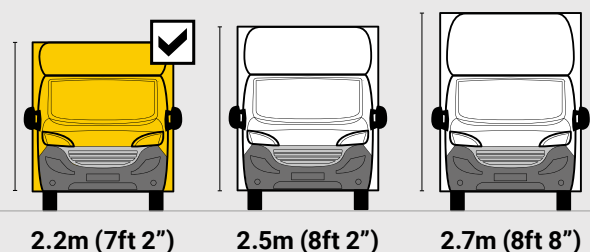

DIMENSIONS

QUBELO PRO

L 4.1M H 2.2M W 2.1M

**MAX PAYLOAD
UP TO 1400KG**

**MAX VOLUME
UP TO 20M³**

**GVW
3500KG**

Internal Cargo Dimensions

A	Load Length	4100mm
B	Load Height	2250mm
C	Load Width	2100mm
D	Height through rear doors	2105mm
E	Width through rear doors	1935mm
F	Between Wheel Arches	1480mm
G	Bulk Head to Wheel Arches	2120mm
H	Wheel Arch to Rear Frame	1120mm
I	Wheel Arch Height	285mm
J	Wheel Arch Length	860mm

Exterior Dimensions

K	Wheel Arch Width	315mm
L	Total Length	6620mm
M	Total Height	2865mm
N	Total Width Excluding Mirrors	2140mm
O	Total Width Including Mirrors	2500mm
P	Loading Height [Std Susp]	550mm
Q	Ground Clearance	320mm
R	Wheel Base	4050mm
S	Rear Overhang	1200mm

Internal cargo roof height options

Internal cargo width options