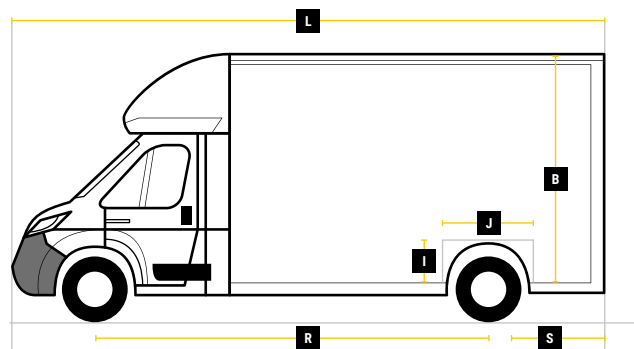

DIMENSIONS

QUBELO PRO

L 4.1M H 2.2M W 2.1M

**MAX PAYLOAD
UP TO 1400KG**

**MAX VOLUME
UP TO 20M³**

**GVW
3500KG**

Internal Cargo Dimensions

A	Load Length	4100mm
B	Load Height	2250mm
C	Load Width	2100mm
D	Height through rear doors	2105mm
E	Width through rear doors	1935mm
F	Between Wheel Arches	1480mm
G	Bulk Head to Wheel Arches	2120mm
H	Wheel Arch to Rear Frame	1120mm
I	Wheel Arch Height	285mm
J	Wheel Arch Length	860mm

Exterior Dimensions

K	Wheel Arch Width	315mm
L	Total Length	6620mm
M	Total Height	2865mm
N	Total Width Excluding Mirrors	2140mm
O	Total Width Including Mirrors	2500mm
P	Loading Height [Std Susp]	550mm
Q	Ground Clearance	320mm
R	Wheel Base	4050mm
S	Rear Overhang	1200mm

All calculations are dependent upon the final build specification. Payload includes 1/4 tank of fuel without driver. Dimensions and specifications are based on rear barn door configuration. Terms & conditions apply.

Internal cargo roof height options

Internal cargo width options