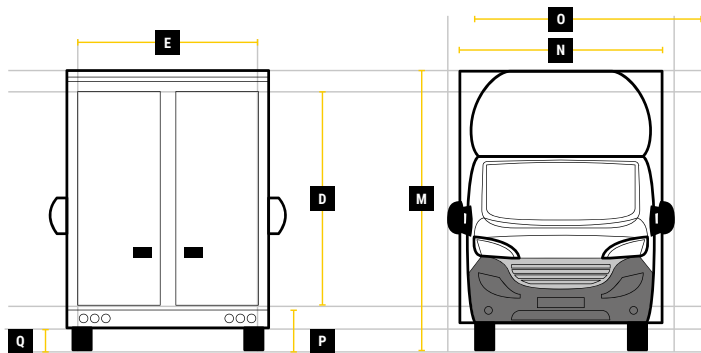

DIMENSIONS

QUBELO PRO

L 4.1M H 2.5M W 2.1M

**MAX PAYLOAD
UP TO 1350KG**

**MAX VOLUME
UP TO 22M³**

**GVW
3500KG**

Internal Cargo Dimensions

A	Load Length	4100mm
B	Load Height	2500mm
C	Load Width	2100mm
D	Height through rear doors	2250mm
E	Width through rear doors	1935mm
F	Between Wheel Arches	1480mm
G	Bulk Head to Wheel Arches	2120mm
H	Wheel Arch to Rear Frame	1520mm
I	Wheel Arch Height	285mm
J	Wheel Arch Length	860mm

Exterior Dimensions

K	Wheel Arch Width	315mm
L	Total Length	7020mm
M	Total Height	3165mm
N	Total Width Excluding Mirrors	2140mm
O	Total Width Including Mirrors	2500mm
P	Loading Height [Std Susp]	550mm
Q	Ground Clearance	320mm
R	Wheel Base	4050mm
S	Rear Overhang	1200mm

All calculations are dependent upon the final build specification. Payload includes 1/4 tank of fuel without driver. Dimensions and specifications are based on rear barn door configuration. Terms & conditions apply.

Internal cargo roof height options

Internal cargo width options