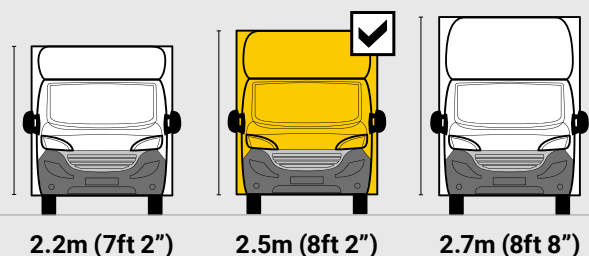

DIMENSIONS

QUBELO PRO

L 4.1M H 2.5M W 2.1M

**MAX PAYLOAD
UP TO 1350KG**

**MAX VOLUME
UP TO 22M³**

**GVW
3500KG**

Internal Cargo Dimensions

A	Load Length	4100mm
B	Load Height	2500mm
C	Load Width	2100mm
D	Height through rear doors	2250mm
E	Width through rear doors	1935mm
F	Between Wheel Arches	1480mm
G	Bulk Head to Wheel Arches	2120mm
H	Wheel Arch to Rear Frame	1520mm
I	Wheel Arch Height	285mm
J	Wheel Arch Length	860mm

Exterior Dimensions

K	Wheel Arch Width	315mm
L	Total Length	7020mm
M	Total Height	3165mm
N	Total Width Excluding Mirrors	2140mm
O	Total Width Including Mirrors	2500mm
P	Loading Height [Std Susp]	550mm
Q	Ground Clearance	320mm
R	Wheel Base	4050mm
S	Rear Overhang	1200mm

Internal cargo roof height options

Internal cargo width options