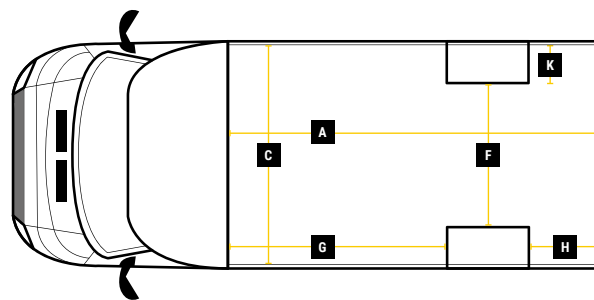

DIMENSIONS

QUBELO PRO

L 4.1M H 2.5M W 2.1M

**MAX PAYLOAD
UP TO 1350KG**

**MAX VOLUME
UP TO 22M³**

**GVW
3500KG**

Internal Cargo Dimensions

A	Load Length	4100mm
B	Load Height	2500mm
C	Load Width	2100mm
D	Height through rear doors	2250mm
E	Width through rear doors	1935mm
F	Between Wheel Arches	1480mm
G	Bulk Head to Wheel Arches	2120mm
H	Wheel Arch to Rear Frame	1520mm
I	Wheel Arch Height	285mm
J	Wheel Arch Length	860mm

Exterior Dimensions

K	Wheel Arch Width	315mm
L	Total Length	7020mm
M	Total Height	3165mm
N	Total Width Excluding Mirrors	2140mm
O	Total Width Including Mirrors	2500mm
P	Loading Height [Std Susp]	550mm
Q	Ground Clearance	320mm
R	Wheel Base	4050mm
S	Rear Overhang	1200mm