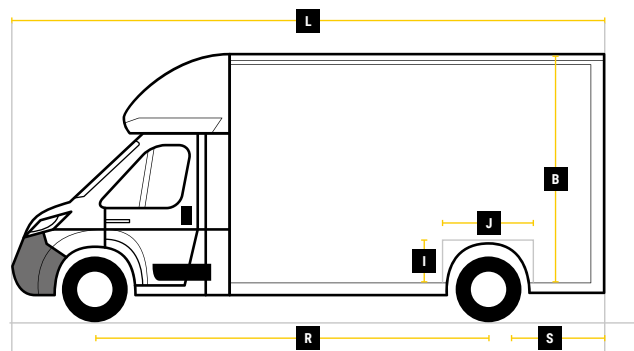

DIMENSIONS

QUBELO PRO

L 4.1M H 2.5M W 2.1M

**MAX PAYLOAD
UP TO 1350KG**

**MAX VOLUME
UP TO 22M³**

**GVW
3500KG**

Internal Cargo Dimensions

A	Load Length	4100mm
B	Load Height	2500mm
C	Load Width	2100mm
D	Height through rear doors	2250mm
E	Width through rear doors	1935mm
F	Between Wheel Arches	1480mm
G	Bulk Head to Wheel Arches	2120mm
H	Wheel Arch to Rear Frame	1520mm
I	Wheel Arch Height	285mm
J	Wheel Arch Length	860mm

Exterior Dimensions

K	Wheel Arch Width	315mm
L	Total Length	7020mm
M	Total Height	3165mm
N	Total Width Excluding Mirrors	2140mm
O	Total Width Including Mirrors	2500mm
P	Loading Height [Std Susp]	550mm
Q	Ground Clearance	320mm
R	Wheel Base	4050mm
S	Rear Overhang	1200mm

All calculations are dependent upon the final build specification. Payload includes 1/4 tank of fuel without driver. Dimensions and specifications are based on rear barn door configuration. Terms & conditions apply.

Internal cargo roof height options

Internal cargo width options