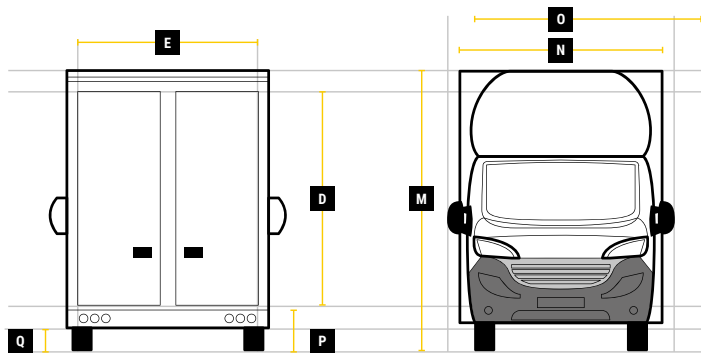

# DIMENSIONS

**QUBELO PRO**

**L 4.5M H 2.2M W 2.1M**

**MAX PAYLOAD  
UP TO 1350KG**

**MAX VOLUME  
UP TO 22M<sup>3</sup>**

**GVW  
3500KG**

## Internal Cargo Dimensions

A	Load Length	4500mm
B	Load Height	2250mm
C	Load Width	2100mm
D	Height through rear doors	2105mm
E	Width through rear doors	1935mm
F	Between Wheel Arches	1480mm
G	Bulk Head to Wheel Arches	2120mm
H	Wheel Arch to Rear Frame	1520mm
I	Wheel Arch Height	285mm
J	Wheel Arch Length	860mm

## Exterior Dimensions

K	Wheel Arch Width	315mm
L	Total Length	7020mm
M	Total Height	2865mm
N	Total Width Excluding Mirrors	2140mm
O	Total Width Including Mirrors	2500mm
P	Loading Height [Std Susp]	550mm
Q	Ground Clearance	320mm
R	Wheel Base	4050mm
S	Rear Overhang	1200mm

## Internal cargo width options