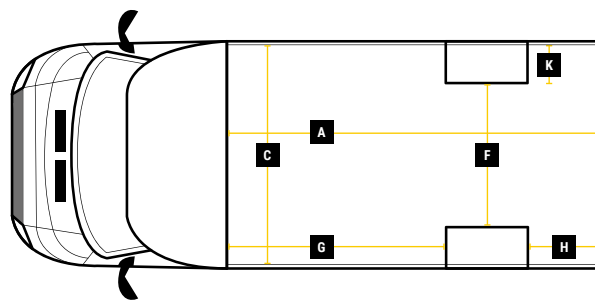

# DIMENSIONS

**QUBELO PRO**

**L 4.5M H 2.2M W 2.1M**

**MAX PAYLOAD  
UP TO 1350KG**

**MAX VOLUME  
UP TO 22M<sup>3</sup>**

**GVW  
3500KG**

## Internal Cargo Dimensions

A	Load Length	4500mm
B	Load Height	2250mm
C	Load Width	2100mm
D	Height through rear doors	2105mm
E	Width through rear doors	1935mm
F	Between Wheel Arches	1480mm
G	Bulk Head to Wheel Arches	2120mm
H	Wheel Arch to Rear Frame	1520mm
I	Wheel Arch Height	285mm
J	Wheel Arch Length	860mm

## Exterior Dimensions

K	Wheel Arch Width	315mm
L	Total Length	7020mm
M	Total Height	2865mm
N	Total Width Excluding Mirrors	2140mm
O	Total Width Including Mirrors	2500mm
P	Loading Height [Std Susp]	550mm
Q	Ground Clearance	320mm
R	Wheel Base	4050mm
S	Rear Overhang	1200mm

## Internal cargo width options