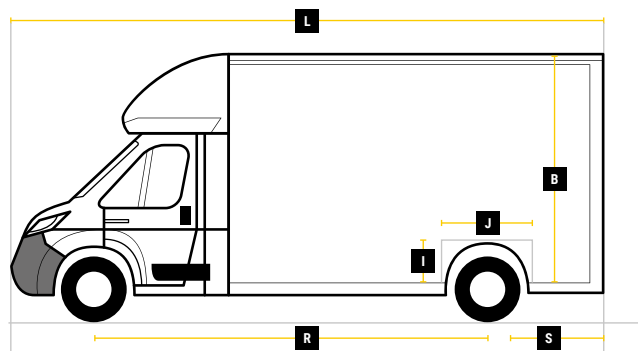

# DIMENSIONS

**QUBELO PRO**

**L 4.5M H 2.2M W 2.1M**

**MAX PAYLOAD  
UP TO 1350KG**

**MAX VOLUME  
UP TO 22M<sup>3</sup>**

**GVW  
3500KG**

## Internal Cargo Dimensions

A	Load Length	4500mm
B	Load Height	2250mm
C	Load Width	2100mm
D	Height through rear doors	2105mm
E	Width through rear doors	1935mm
F	Between Wheel Arches	1480mm
G	Bulk Head to Wheel Arches	2120mm
H	Wheel Arch to Rear Frame	1520mm
I	Wheel Arch Height	285mm
J	Wheel Arch Length	860mm

## Exterior Dimensions

K	Wheel Arch Width	315mm
L	Total Length	7020mm
M	Total Height	2865mm
N	Total Width Excluding Mirrors	2140mm
O	Total Width Including Mirrors	2500mm
P	Loading Height [Std Susp]	550mm
Q	Ground Clearance	320mm
R	Wheel Base	4050mm
S	Rear Overhang	1200mm

## Internal cargo width options