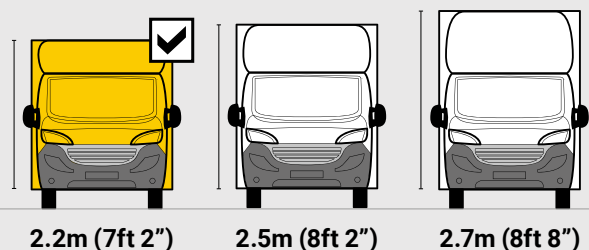

Internal cargo roof height options

Internal cargo width options