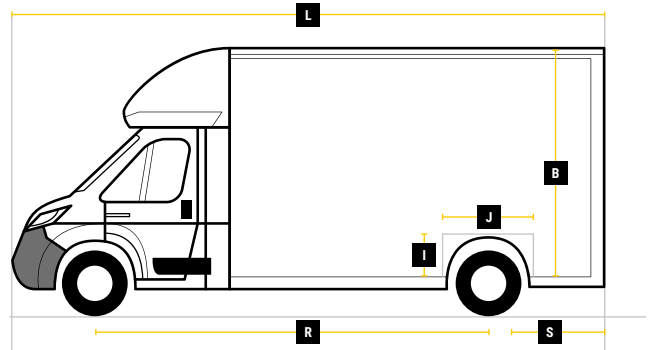

# DIMENSIONS

**QUBEMAX BIG**  
**L 5.1M H 2.5M W 2.1M**

**MAX PAYLOAD  
UP TO 1350KG**

**MAX VOLUME  
UP TO 27M<sup>3</sup>**

**GVW  
3500KG**

## Internal Cargo Dimensions

A	Load Length	5015mm
B	Load Height	2540mm
C	Load Width	2100mm
D	Height through rear doors	2265mm
E	Width through rear doors	1935mm
F	Between Wheel Arches	1495mm
G	Bulk Head to Wheel Arches	2700mm
H	Wheel Arch to Rear Frame	1510mm
I	Wheel Arch Height	300mm
J	Wheel Arch Length	865mm

## Exterior Dimensions

K	Wheel Arch Width	310mm
L	Total Length	7600mm
M	Total Height	3175mm
N	Total Width Excluding Mirrors	2140mm
O	Total Width Including Mirrors	2490mm
P	Loading Height [Std Susp]	550mm
Q	Ground Clearance	320mm
R	Wheel Base	4700mm
S	Rear Overhang	1565mm

## Internal cargo width options