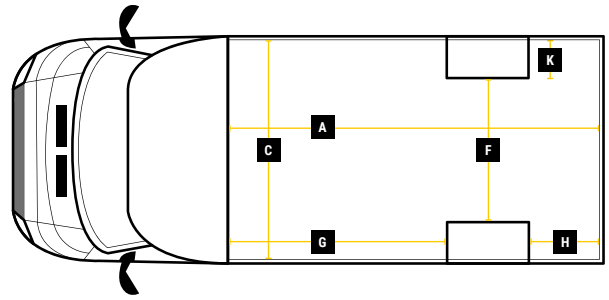

# DIMENSIONS

**QUBEMAX BIG**  
**L 5.1M H 2.5M W 2.1M**

**MAX PAYLOAD  
UP TO 1350KG**

**MAX VOLUME  
UP TO 27M<sup>3</sup>**

**GVW  
3500KG**

## Internal Cargo Dimensions

A	Load Length	5015mm
B	Load Height	2540mm
C	Load Width	2100mm
D	Height through rear doors	2265mm
E	Width through rear doors	1935mm
F	Between Wheel Arches	1495mm
G	Bulk Head to Wheel Arches	2700mm
H	Wheel Arch to Rear Frame	1510mm
I	Wheel Arch Height	300mm
J	Wheel Arch Length	865mm

## Exterior Dimensions

K	Wheel Arch Width	310mm
L	Total Length	7600mm
M	Total Height	3175mm
N	Total Width Excluding Mirrors	2140mm
O	Total Width Including Mirrors	2490mm
P	Loading Height [Std Susp]	550mm
Q	Ground Clearance	320mm
R	Wheel Base	4700mm
S	Rear Overhang	1565mm

## Internal cargo width options