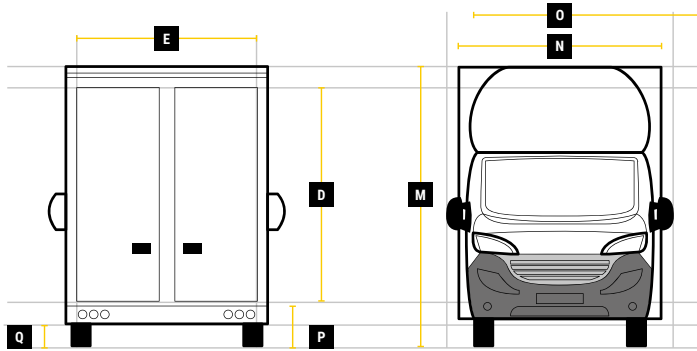

# DIMENSIONS

**QUBEMAX BIG**  
**L 5.1M H 2.5M W 2.1M**

**MAX PAYLOAD  
UP TO 1350KG**

**MAX VOLUME  
UP TO 27M<sup>3</sup>**

**GVW  
3500KG**

## Internal Cargo Dimensions

A	Load Length	5015mm
B	Load Height	2540mm
C	Load Width	2100mm
D	Height through rear doors	2265mm
E	Width through rear doors	1935mm
F	Between Wheel Arches	1495mm
G	Bulk Head to Wheel Arches	2700mm
H	Wheel Arch to Rear Frame	1510mm
I	Wheel Arch Height	300mm
J	Wheel Arch Length	865mm

## Exterior Dimensions

K	Wheel Arch Width	310mm
L	Total Length	7600mm
M	Total Height	3175mm
N	Total Width Excluding Mirrors	2140mm
O	Total Width Including Mirrors	2490mm
P	Loading Height [Std Susp]	550mm
Q	Ground Clearance	320mm
R	Wheel Base	4700mm
S	Rear Overhang	1565mm

## Internal cargo width options