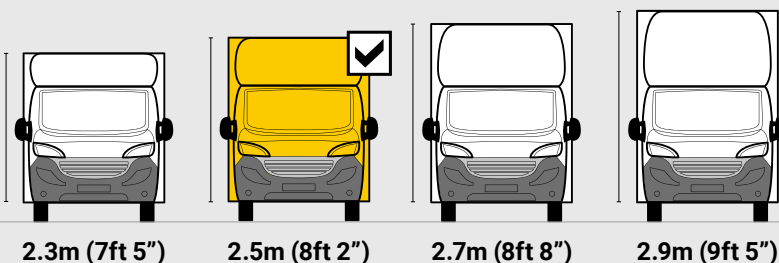

# DIMENSIONS

**QUBEMAX BIG**  
**L 5.1M H 2.5M W 2.1M**

**MAX PAYLOAD  
UP TO 1350KG**

**MAX VOLUME  
UP TO 27M<sup>3</sup>**

**GVW  
3500KG**

## Internal Cargo Dimensions

A	Load Length	5015mm
B	Load Height	2540mm
C	Load Width	2100mm
D	Height through rear doors	2265mm
E	Width through rear doors	1935mm
F	Between Wheel Arches	1495mm
G	Bulk Head to Wheel Arches	2700mm
H	Wheel Arch to Rear Frame	1510mm
I	Wheel Arch Height	300mm
J	Wheel Arch Length	865mm

## Exterior Dimensions

K	Wheel Arch Width	310mm
L	Total Length	7600mm
M	Total Height	3175mm
N	Total Width Excluding Mirrors	2140mm
O	Total Width Including Mirrors	2490mm
P	Loading Height [Std Susp]	550mm
Q	Ground Clearance	320mm
R	Wheel Base	4700mm
S	Rear Overhang	1565mm

## Internal cargo width options