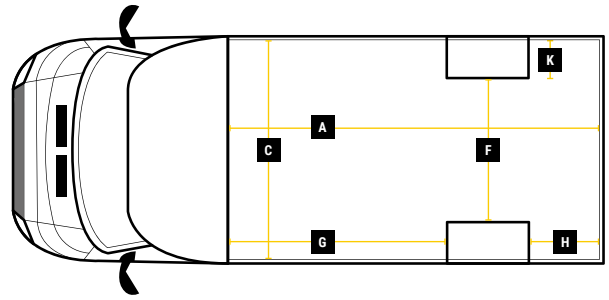

DIMENSIONS

QUBEMAX BIG
L 5.1M H 2.7M W 2.1M

**MAX PAYLOAD
UP TO 1300KG**

**MAX VOLUME
UP TO 29M³**

**GVW
3500KG**

Internal Cargo Dimensions

A	Load Length	5015mm
B	Load Height	2740mm
C	Load Width	2100mm
D	Height through rear doors	2460mm
E	Width through rear doors	1935mm
F	Between Wheel Arches	1495mm
G	Bulk Head to Wheel Arches	2700mm
H	Wheel Arch to Rear Frame	1510mm
I	Wheel Arch Height	300mm
J	Wheel Arch Length	865mm

Exterior Dimensions

K	Wheel Arch Width	310mm
L	Total Length	7600mm
M	Total Height	3355mm
N	Total Width Excluding Mirrors	2140mm
O	Total Width Including Mirrors	2490mm
P	Loading Height [Std Susp]	550mm
Q	Ground Clearance	320mm
R	Wheel Base	4700mm
S	Rear Overhang	1565mm