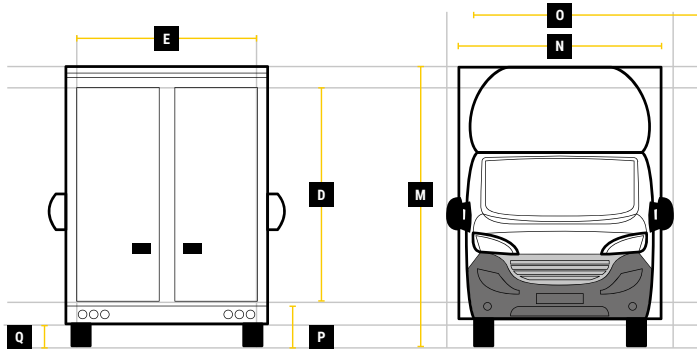

DIMENSIONS

QUBEMAX BIG
L 5.1M H 2.7M W 2.1M

**MAX PAYLOAD
UP TO 1300KG**

**MAX VOLUME
UP TO 29M³**

**GVW
3500KG**

Internal Cargo Dimensions

A	Load Length	5015mm
B	Load Height	2740mm
C	Load Width	2100mm
D	Height through rear doors	2460mm
E	Width through rear doors	1935mm
F	Between Wheel Arches	1495mm
G	Bulk Head to Wheel Arches	2700mm
H	Wheel Arch to Rear Frame	1510mm
I	Wheel Arch Height	300mm
J	Wheel Arch Length	865mm

Exterior Dimensions

K	Wheel Arch Width	310mm
L	Total Length	7600mm
M	Total Height	3355mm
N	Total Width Excluding Mirrors	2140mm
O	Total Width Including Mirrors	2490mm
P	Loading Height [Std Susp]	550mm
Q	Ground Clearance	320mm
R	Wheel Base	4700mm
S	Rear Overhang	1565mm

All calculations are dependent upon the final build specification. Payload includes 1/4 tank of fuel without driver. Dimensions and specifications are based on rear barn door configuration. Terms & conditions apply.

Internal cargo roof height options

Internal cargo width options