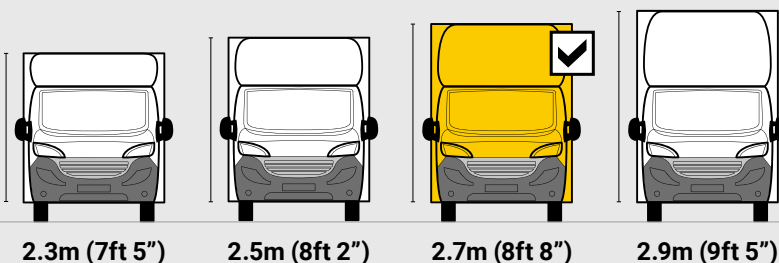

DIMENSIONS

QUBEMAX BIG
L 5.1M H 2.7M W 2.1M

**MAX PAYLOAD
UP TO 1300KG**

**MAX VOLUME
UP TO 29M³**

**GVW
3500KG**

Internal Cargo Dimensions

A	Load Length	5015mm
B	Load Height	2740mm
C	Load Width	2100mm
D	Height through rear doors	2460mm
E	Width through rear doors	1935mm
F	Between Wheel Arches	1495mm
G	Bulk Head to Wheel Arches	2700mm
H	Wheel Arch to Rear Frame	1510mm
I	Wheel Arch Height	300mm
J	Wheel Arch Length	865mm

Exterior Dimensions

K	Wheel Arch Width	310mm
L	Total Length	7600mm
M	Total Height	3355mm
N	Total Width Excluding Mirrors	2140mm
O	Total Width Including Mirrors	2490mm
P	Loading Height [Std Susp]	550mm
Q	Ground Clearance	320mm
R	Wheel Base	4700mm
S	Rear Overhang	1565mm

All calculations are dependent upon the final build specification. Payload includes 1/4 tank of fuel without driver. Dimensions and specifications are based on rear barn door configuration. Terms & conditions apply.

Internal cargo roof height options

Internal cargo width options