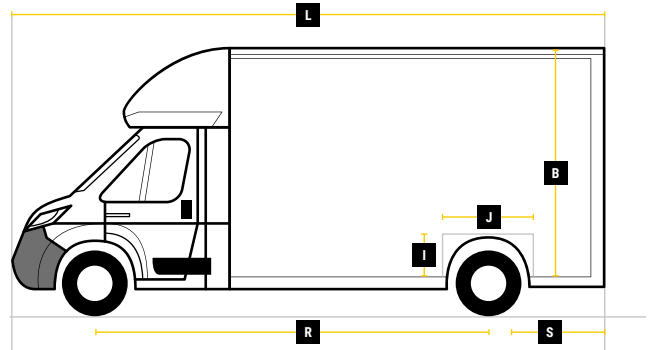

DIMENSIONS

QUBEMAX BIG
L 5.1M H 2.7M W 2.1M

**MAX PAYLOAD
UP TO 1300KG**

**MAX VOLUME
UP TO 29M³**

**GVW
3500KG**

Internal Cargo Dimensions

A	Load Length	5015mm
B	Load Height	2740mm
C	Load Width	2100mm
D	Height through rear doors	2460mm
E	Width through rear doors	1935mm
F	Between Wheel Arches	1495mm
G	Bulk Head to Wheel Arches	2700mm
H	Wheel Arch to Rear Frame	1510mm
I	Wheel Arch Height	300mm
J	Wheel Arch Length	865mm

Exterior Dimensions

K	Wheel Arch Width	310mm
L	Total Length	7600mm
M	Total Height	3355mm
N	Total Width Excluding Mirrors	2140mm
O	Total Width Including Mirrors	2490mm
P	Loading Height [Std Susp]	550mm
Q	Ground Clearance	320mm
R	Wheel Base	4700mm
S	Rear Overhang	1565mm

All calculations are dependent upon the final build specification. Payload includes 1/4 tank of fuel without driver. Dimensions and specifications are based on rear barn door configuration. Terms & conditions apply.

Internal cargo roof height options

Internal cargo width options