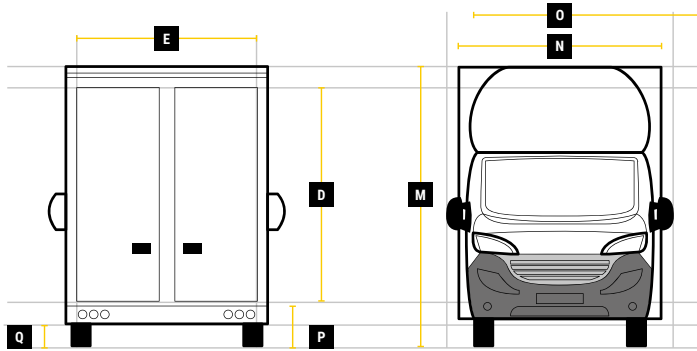

DIMENSIONS

QUBEMAX BIG WT
L 5.1M H 2.7M W 2.3M

**MAX PAYLOAD
UP TO 1250KG**

**MAX VOLUME
UP TO 32M³**

**GVW
3500KG**

Internal Cargo Dimensions

A	Load Length	5015mm
B	Load Height	2740mm
C	Load Width	2300mm
D	Height through rear doors	2545mm
E	Width through rear doors	2135mm
F	Between Wheel Arches	1695mm
G	Bulk Head to Wheel Arches	2700mm
H	Wheel Arch to Rear Frame	1510mm
I	Wheel Arch Height	300mm
J	Wheel Arch Length	865mm

Exterior Dimensions

K	Wheel Arch Width	310mm
L	Total Length	7600mm
M	Total Height	3355mm
N	Total Width Excluding Mirrors	2340mm
O	Total Width Including Mirrors	2790mm
P	Loading Height [Std Susp]	550mm
Q	Ground Clearance	320mm
R	Wheel Base	4700mm
S	Rear Overhang	1565mm

All calculations are dependent upon the final build specification. Payload includes 1/4 tank of fuel without driver. Dimensions and specifications are based on rear barn door configuration. Terms & conditions apply.

Internal cargo roof height options

Internal cargo width options