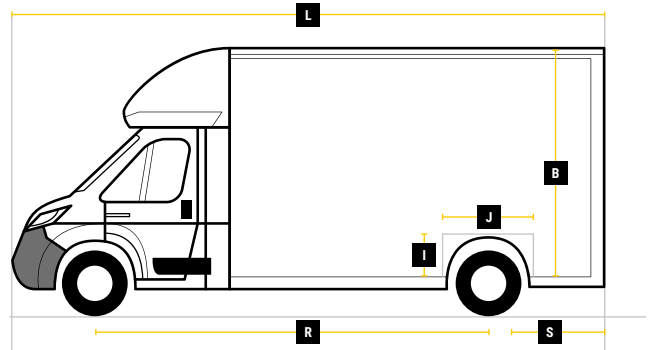

DIMENSIONS

QUBEMAX BIG WT
L 5.1M H 2.7M W 2.3M

**MAX PAYLOAD
UP TO 1250KG**

**MAX VOLUME
UP TO 32M³**

**GVW
3500KG**

Internal Cargo Dimensions

A	Load Length	5015mm
B	Load Height	2740mm
C	Load Width	2300mm
D	Height through rear doors	2545mm
E	Width through rear doors	2135mm
F	Between Wheel Arches	1695mm
G	Bulk Head to Wheel Arches	2700mm
H	Wheel Arch to Rear Frame	1510mm
I	Wheel Arch Height	300mm
J	Wheel Arch Length	865mm

Exterior Dimensions

K	Wheel Arch Width	310mm
L	Total Length	7600mm
M	Total Height	3355mm
N	Total Width Excluding Mirrors	2340mm
O	Total Width Including Mirrors	2790mm
P	Loading Height [Std Susp]	550mm
Q	Ground Clearance	320mm
R	Wheel Base	4700mm
S	Rear Overhang	1565mm

All calculations are dependent upon the final build specification. Payload includes 1/4 tank of fuel without driver. Dimensions and specifications are based on rear barn door configuration. Terms & conditions apply.

Internal cargo roof height options

Internal cargo width options