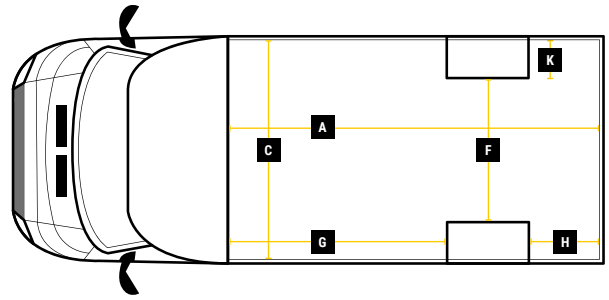

DIMENSIONS

QUBEMAX BIG WT
L 5.1M H 2.7M W 2.3M

**MAX PAYLOAD
UP TO 1250KG**

**MAX VOLUME
UP TO 32M³**

**GVW
3500KG**

Internal Cargo Dimensions

A	Load Length	5015mm
B	Load Height	2740mm
C	Load Width	2300mm
D	Height through rear doors	2545mm
E	Width through rear doors	2135mm
F	Between Wheel Arches	1695mm
G	Bulk Head to Wheel Arches	2700mm
H	Wheel Arch to Rear Frame	1510mm
I	Wheel Arch Height	300mm
J	Wheel Arch Length	865mm

Exterior Dimensions

K	Wheel Arch Width	310mm
L	Total Length	7600mm
M	Total Height	3355mm
N	Total Width Excluding Mirrors	2340mm
O	Total Width Including Mirrors	2790mm
P	Loading Height [Std Susp]	550mm
Q	Ground Clearance	320mm
R	Wheel Base	4700mm
S	Rear Overhang	1565mm