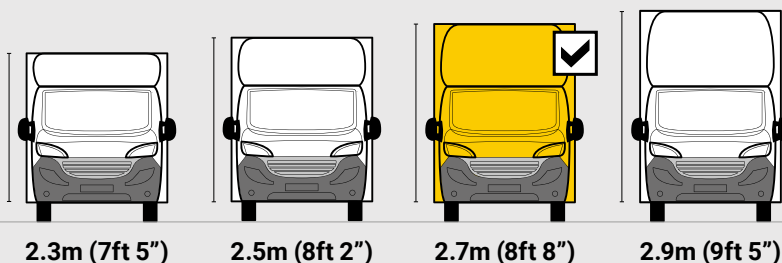

DIMENSIONS

QUBEMAX BIG WT
L 5.1M H 2.7M W 2.3M

**MAX PAYLOAD
UP TO 1250KG**

**MAX VOLUME
UP TO 32M³**

**GVW
3500KG**

Internal Cargo Dimensions

A	Load Length	5015mm
B	Load Height	2740mm
C	Load Width	2300mm
D	Height through rear doors	2545mm
E	Width through rear doors	2135mm
F	Between Wheel Arches	1695mm
G	Bulk Head to Wheel Arches	2700mm
H	Wheel Arch to Rear Frame	1510mm
I	Wheel Arch Height	300mm
J	Wheel Arch Length	865mm

Exterior Dimensions

K	Wheel Arch Width	310mm
L	Total Length	7600mm
M	Total Height	3355mm
N	Total Width Excluding Mirrors	2340mm
O	Total Width Including Mirrors	2790mm
P	Loading Height [Std Susp]	550mm
Q	Ground Clearance	320mm
R	Wheel Base	4700mm
S	Rear Overhang	1565mm

All calculations are dependent upon the final build specification. Payload includes 1/4 tank of fuel without driver. Dimensions and specifications are based on rear barn door configuration. Terms & conditions apply.

Internal cargo roof height options

Internal cargo width options