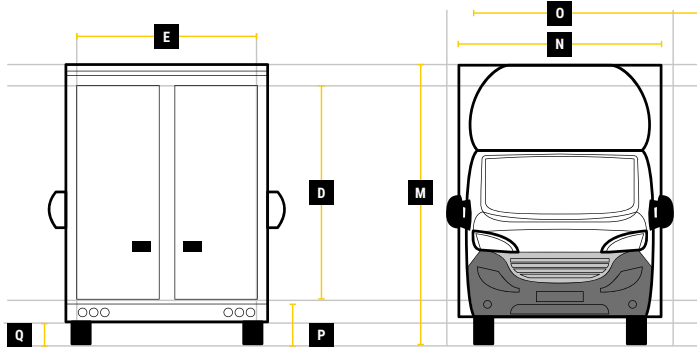

# DIMENSIONS

**QUBEMAX GIANT**  
**L 5.6M H 2.5M W 2.1M**

**MAX PAYLOAD  
UP TO 1310KG**

**MAX VOLUME  
UP TO 30M<sup>3</sup>**

**GVW  
3500KG**

## Internal Cargo Dimensions

A	Load Length	5620mm
B	Load Height	2540mm
C	Load Width	2100mm
D	Height through rear doors	2265mm
E	Width through rear doors	1935mm
F	Between Wheel Arches	1495mm
G	Bulk Head to Wheel Arches	2700mm
H	Wheel Arch to Rear Frame	2010mm
I	Wheel Arch Height	300mm
J	Wheel Arch Length	865mm

## Exterior Dimensions

K	Wheel Arch Width	310mm
L	Total Length	8200mm
M	Total Height	3175mm
N	Total Width Excluding Mirrors	2140mm
O	Total Width Including Mirrors	2490mm
P	Loading Height [Std Susp]	550mm
Q	Ground Clearance	320mm
R	Wheel Base	4700mm
S	Rear Overhang	2070mm

## Internal cargo width options