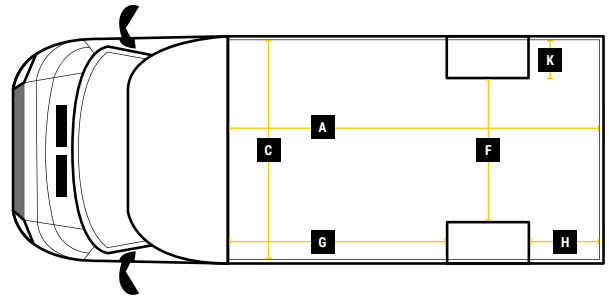

# DIMENSIONS

**QUBEMAX GIANT**  
**L 5.6M H 2.5M W 2.1M**

**MAX PAYLOAD  
UP TO 1310KG**

**MAX VOLUME  
UP TO 30M<sup>3</sup>**

**GVW  
3500KG**

## Internal Cargo Dimensions

A	Load Length	5620mm
B	Load Height	2540mm
C	Load Width	2100mm
D	Height through rear doors	2265mm
E	Width through rear doors	1935mm
F	Between Wheel Arches	1495mm
G	Bulk Head to Wheel Arches	2700mm
H	Wheel Arch to Rear Frame	2010mm
I	Wheel Arch Height	300mm
J	Wheel Arch Length	865mm

## Exterior Dimensions

K	Wheel Arch Width	310mm
L	Total Length	8200mm
M	Total Height	3175mm
N	Total Width Excluding Mirrors	2140mm
O	Total Width Including Mirrors	2490mm
P	Loading Height [Std Susp]	550mm
Q	Ground Clearance	320mm
R	Wheel Base	4700mm
S	Rear Overhang	2070mm

## Internal cargo width options