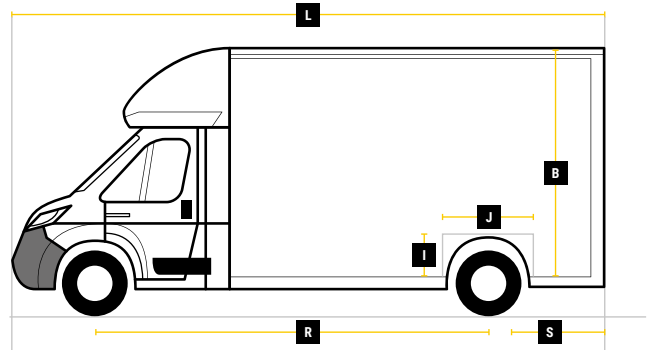

# DIMENSIONS

**QUBEMAX GIANT**  
**L 5.6M H 2.5M W 2.1M**

**MAX PAYLOAD  
UP TO 1310KG**

**MAX VOLUME  
UP TO 30M<sup>3</sup>**

**GVW  
3500KG**

## Internal Cargo Dimensions

A	Load Length	5620mm
B	Load Height	2540mm
C	Load Width	2100mm
D	Height through rear doors	2265mm
E	Width through rear doors	1935mm
F	Between Wheel Arches	1495mm
G	Bulk Head to Wheel Arches	2700mm
H	Wheel Arch to Rear Frame	2010mm
I	Wheel Arch Height	300mm
J	Wheel Arch Length	865mm

## Exterior Dimensions

K	Wheel Arch Width	310mm
L	Total Length	8200mm
M	Total Height	3175mm
N	Total Width Excluding Mirrors	2140mm
O	Total Width Including Mirrors	2490mm
P	Loading Height [Std Susp]	550mm
Q	Ground Clearance	320mm
R	Wheel Base	4700mm
S	Rear Overhang	2070mm

## Internal cargo width options