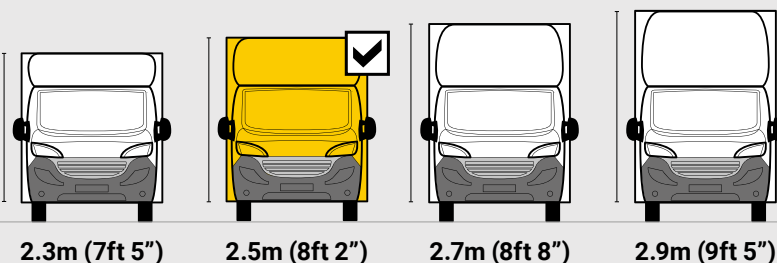

# DIMENSIONS

**QUBEMAX GIANT**  
**L 5.6M H 2.5M W 2.1M**

**MAX PAYLOAD  
UP TO 1310KG**

**MAX VOLUME  
UP TO 30M<sup>3</sup>**

**GVW  
3500KG**

## Internal Cargo Dimensions

A	Load Length	5620mm
B	Load Height	2540mm
C	Load Width	2100mm
D	Height through rear doors	2265mm
E	Width through rear doors	1935mm
F	Between Wheel Arches	1495mm
G	Bulk Head to Wheel Arches	2700mm
H	Wheel Arch to Rear Frame	2010mm
I	Wheel Arch Height	300mm
J	Wheel Arch Length	865mm

## Exterior Dimensions

K	Wheel Arch Width	310mm
L	Total Length	8200mm
M	Total Height	3175mm
N	Total Width Excluding Mirrors	2140mm
O	Total Width Including Mirrors	2490mm
P	Loading Height [Std Susp]	550mm
Q	Ground Clearance	320mm
R	Wheel Base	4700mm
S	Rear Overhang	2070mm

## Internal cargo width options