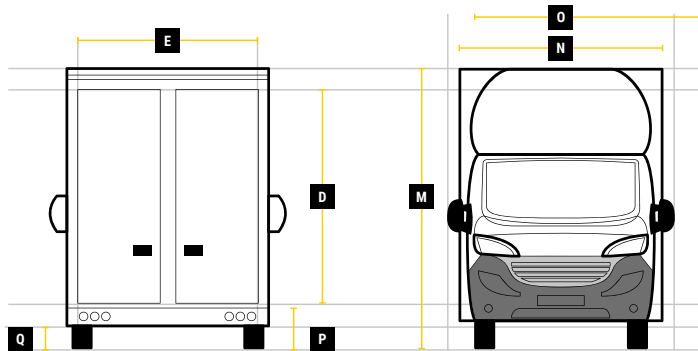

DIMENSIONS

QUBEMAX GIANT WT
L 5.6M H 2.7M W 2.3M

**MAX PAYLOAD
UP TO 1280KG**

**MAX VOLUME
UP TO 35M³**

**GVW
3500KG**

Internal Cargo Dimensions

A	Load Length	5620mm
B	Load Height	2740mm
C	Load Width	2300mm
D	Height through rear doors	2545mm
E	Width through rear doors	2135mm
F	Between Wheel Arches	1695mm
G	Bulk Head to Wheel Arches	2700mm
H	Wheel Arch to Rear Frame	2010mm
I	Wheel Arch Height	300mm
J	Wheel Arch Length	865mm

Exterior Dimensions

K	Wheel Arch Width	310mm
L	Total Length	8200mm
M	Total Height	3355mm
N	Total Width Excluding Mirrors	2340mm
O	Total Width Including Mirrors	2790mm
P	Loading Height [Std Susp]	550mm
Q	Ground Clearance	320mm
R	Wheel Base	4700mm
S	Rear Overhang	2070mm

All calculations are dependent upon the final build specification. Payload includes 1/4 tank of fuel without driver. Dimensions and specifications are based on rear barn door configuration. Terms & conditions apply.

Internal cargo roof height options

Internal cargo width options