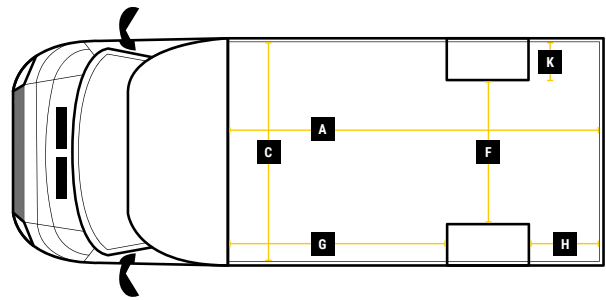

DIMENSIONS

QUBEMAX GIANT WT
L 5.6M H 2.7M W 2.3M

**MAX PAYLOAD
UP TO 1280KG**

**MAX VOLUME
UP TO 35M³**

**GVW
3500KG**

Internal Cargo Dimensions

A	Load Length	5620mm
B	Load Height	2740mm
C	Load Width	2300mm
D	Height through rear doors	2545mm
E	Width through rear doors	2135mm
F	Between Wheel Arches	1695mm
G	Bulk Head to Wheel Arches	2700mm
H	Wheel Arch to Rear Frame	2010mm
I	Wheel Arch Height	300mm
J	Wheel Arch Length	865mm

Exterior Dimensions

K	Wheel Arch Width	310mm
L	Total Length	8200mm
M	Total Height	3355mm
N	Total Width Excluding Mirrors	2340mm
O	Total Width Including Mirrors	2790mm
P	Loading Height [Std Susp]	550mm
Q	Ground Clearance	320mm
R	Wheel Base	4700mm
S	Rear Overhang	2070mm