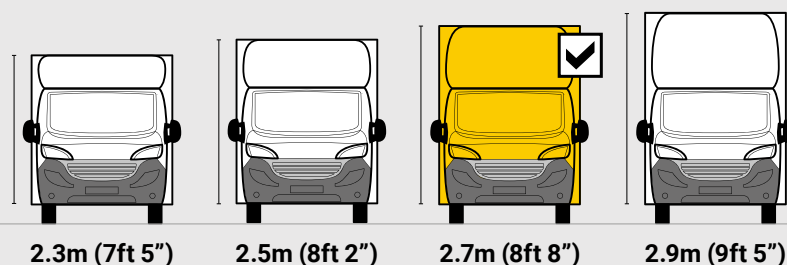

DIMENSIONS

QUBEMAX GIANT WT
L 5.6M H 2.7M W 2.3M

**MAX PAYLOAD
UP TO 1280KG**

**MAX VOLUME
UP TO 35M³**

**GVW
3500KG**

Internal Cargo Dimensions

A	Load Length	5620mm
B	Load Height	2740mm
C	Load Width	2300mm
D	Height through rear doors	2545mm
E	Width through rear doors	2135mm
F	Between Wheel Arches	1695mm
G	Bulk Head to Wheel Arches	2700mm
H	Wheel Arch to Rear Frame	2010mm
I	Wheel Arch Height	300mm
J	Wheel Arch Length	865mm

Exterior Dimensions

K	Wheel Arch Width	310mm
L	Total Length	8200mm
M	Total Height	3355mm
N	Total Width Excluding Mirrors	2340mm
O	Total Width Including Mirrors	2790mm
P	Loading Height [Std Susp]	550mm
Q	Ground Clearance	320mm
R	Wheel Base	4700mm
S	Rear Overhang	2070mm

All calculations are dependent upon the final build specification. Payload includes 1/4 tank of fuel without driver. Dimensions and specifications are based on rear barn door configuration. Terms & conditions apply.

Internal cargo roof height options

Internal cargo width options