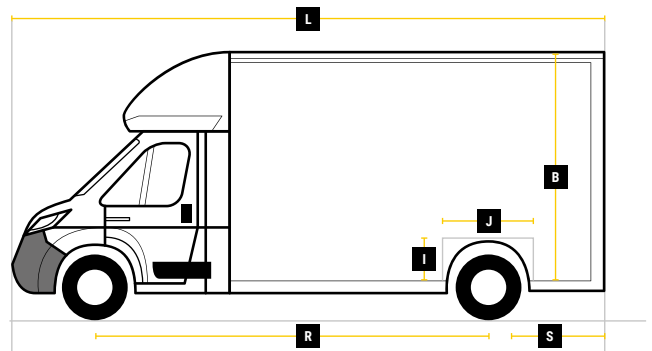

DIMENSIONS

QUBEMAX GIANT WT
L 5.6M H 2.7M W 2.3M

**MAX PAYLOAD
UP TO 1280KG**

**MAX VOLUME
UP TO 35M³**

**GVW
3500KG**

Internal Cargo Dimensions

A	Load Length	5620mm
B	Load Height	2740mm
C	Load Width	2300mm
D	Height through rear doors	2545mm
E	Width through rear doors	2135mm
F	Between Wheel Arches	1695mm
G	Bulk Head to Wheel Arches	2700mm
H	Wheel Arch to Rear Frame	2010mm
I	Wheel Arch Height	300mm
J	Wheel Arch Length	865mm

Exterior Dimensions

K	Wheel Arch Width	310mm
L	Total Length	8200mm
M	Total Height	3355mm
N	Total Width Excluding Mirrors	2340mm
O	Total Width Including Mirrors	2790mm
P	Loading Height [Std Susp]	550mm
Q	Ground Clearance	320mm
R	Wheel Base	4700mm
S	Rear Overhang	2070mm

All calculations are dependent upon the final build specification. Payload includes 1/4 tank of fuel without driver. Dimensions and specifications are based on rear barn door configuration. Terms & conditions apply.

Internal cargo roof height options

Internal cargo width options