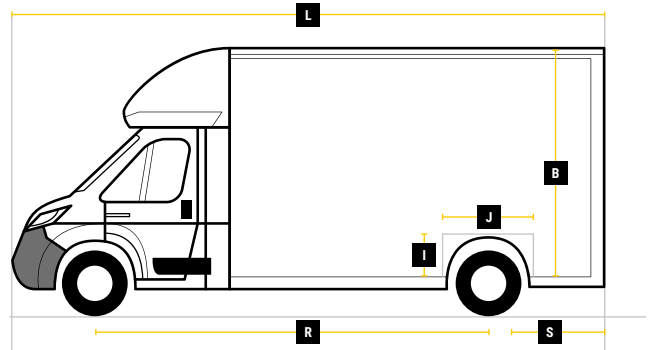

# DIMENSIONS

**QUBEMAX GIANT WT**  
**L 5.6M H 2.9M W 2.3M**

**MAX PAYLOAD  
UP TO 1240KG**

**MAX VOLUME  
UP TO 38M<sup>3</sup>**

**GVW  
3500KG**

## Internal Cargo Dimensions

A	Load Length	5620mm
B	Load Height	2940mm
C	Load Width	2300mm
D	Height through rear doors	2745mm
E	Width through rear doors	2135mm
F	Between Wheel Arches	1695mm
G	Bulk Head to Wheel Arches	2700mm
H	Wheel Arch to Rear Frame	2010mm
I	Wheel Arch Height	300mm
J	Wheel Arch Length	865mm

## Exterior Dimensions

K	Wheel Arch Width	310mm
L	Total Length	8200mm
M	Total Height	3545mm
N	Total Width Excluding Mirrors	2340mm
O	Total Width Including Mirrors	2790mm
P	Loading Height [Std Susp]	550mm
Q	Ground Clearance	320mm
R	Wheel Base	4700mm
S	Rear Overhang	2070mm

## Internal cargo width options