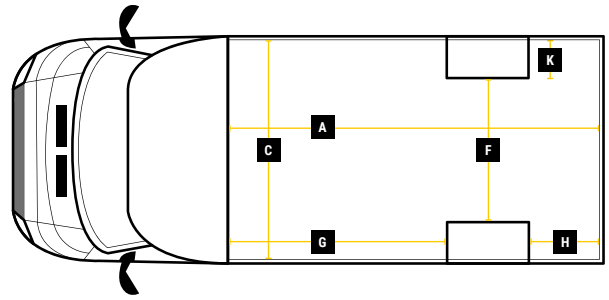

# DIMENSIONS

**QUBEMAX GIANT WT**  
**L 5.6M H 2.9M W 2.3M**

**MAX PAYLOAD  
UP TO 1240KG**

**MAX VOLUME  
UP TO 38M<sup>3</sup>**

**GVW  
3500KG**

## Internal Cargo Dimensions

A	Load Length	5620mm
B	Load Height	2940mm
C	Load Width	2300mm
D	Height through rear doors	2745mm
E	Width through rear doors	2135mm
F	Between Wheel Arches	1695mm
G	Bulk Head to Wheel Arches	2700mm
H	Wheel Arch to Rear Frame	2010mm
I	Wheel Arch Height	300mm
J	Wheel Arch Length	865mm

## Exterior Dimensions

K	Wheel Arch Width	310mm
L	Total Length	8200mm
M	Total Height	3545mm
N	Total Width Excluding Mirrors	2340mm
O	Total Width Including Mirrors	2790mm
P	Loading Height [Std Susp]	550mm
Q	Ground Clearance	320mm
R	Wheel Base	4700mm
S	Rear Overhang	2070mm

## Internal cargo width options