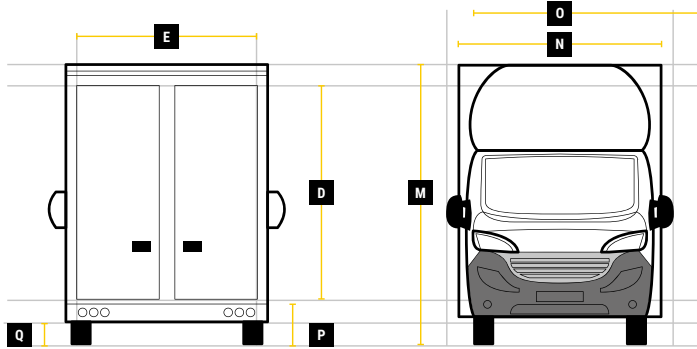

# DIMENSIONS

**QUBEMAX GIANT WT**  
**L 5.6M H 2.9M W 2.3M**

**MAX PAYLOAD  
UP TO 1240KG**

**MAX VOLUME  
UP TO 38M<sup>3</sup>**

**GVW  
3500KG**

## Internal Cargo Dimensions

A	Load Length	5620mm
B	Load Height	2940mm
C	Load Width	2300mm
D	Height through rear doors	2745mm
E	Width through rear doors	2135mm
F	Between Wheel Arches	1695mm
G	Bulk Head to Wheel Arches	2700mm
H	Wheel Arch to Rear Frame	2010mm
I	Wheel Arch Height	300mm
J	Wheel Arch Length	865mm

## Exterior Dimensions

K	Wheel Arch Width	310mm
L	Total Length	8200mm
M	Total Height	3545mm
N	Total Width Excluding Mirrors	2340mm
O	Total Width Including Mirrors	2790mm
P	Loading Height [Std Susp]	550mm
Q	Ground Clearance	320mm
R	Wheel Base	4700mm
S	Rear Overhang	2070mm

## Internal cargo width options