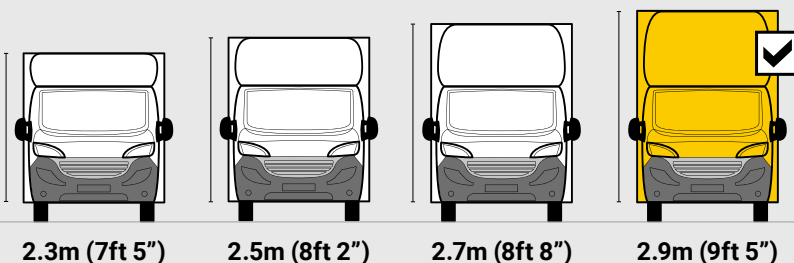

# DIMENSIONS

**QUBEMAX GIANT WT**  
**L 5.6M H 2.9M W 2.3M**

**MAX PAYLOAD  
UP TO 1240KG**

**MAX VOLUME  
UP TO 38M<sup>3</sup>**

**GVW  
3500KG**

## Internal Cargo Dimensions

A	Load Length	5620mm
B	Load Height	2940mm
C	Load Width	2300mm
D	Height through rear doors	2745mm
E	Width through rear doors	2135mm
F	Between Wheel Arches	1695mm
G	Bulk Head to Wheel Arches	2700mm
H	Wheel Arch to Rear Frame	2010mm
I	Wheel Arch Height	300mm
J	Wheel Arch Length	865mm

## Exterior Dimensions

K	Wheel Arch Width	310mm
L	Total Length	8200mm
M	Total Height	3545mm
N	Total Width Excluding Mirrors	2340mm
O	Total Width Including Mirrors	2790mm
P	Loading Height [Std Susp]	550mm
Q	Ground Clearance	320mm
R	Wheel Base	4700mm
S	Rear Overhang	2070mm

## Internal cargo width options