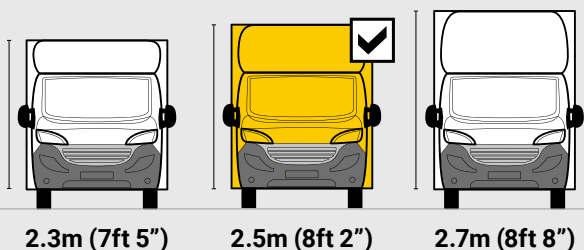

DIMENSIONS

QUBEMAX JUMBO WT
L 4.5M H 2.5M W 2.3M

**MAX PAYLOAD
UP TO 1380KG**

**MAX VOLUME
UP TO 26M³**

**GVW
3500KG**

Internal Cargo Dimensions

A	Load Length	4515mm
B	Load Height	2540mm
C	Load Width	2300mm
D	Height through rear doors	2325mm
E	Width through rear doors	2135mm
F	Between Wheel Arches	1695mm
G	Bulk Head to Wheel Arches	2700mm
H	Wheel Arch to Rear Frame	900mm
I	Wheel Arch Height	300mm
J	Wheel Arch Length	865mm

Exterior Dimensions

K	Wheel Arch Width	310mm
L	Total Length	7020mm
M	Total Height	3175mm
N	Total Width Excluding Mirrors	2340mm
O	Total Width Including Mirrors	2790mm
P	Loading Height [Std Susp]	550mm
Q	Ground Clearance	320mm
R	Wheel Base	4700mm
S	Rear Overhang	965mm

All calculations are dependent upon the final build specification. Payload includes 1/4 tank of fuel without driver. Dimensions and specifications are based on rear barn door configuration. Terms & conditions apply.

Internal cargo roof height options

Internal cargo width options