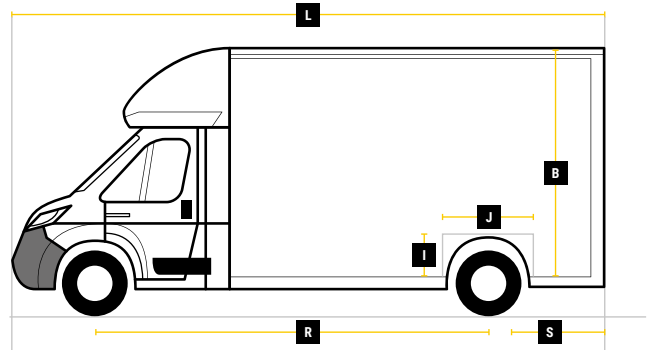

DIMENSIONS

QUBEMAX JUMBO WT
L 4.5M H 2.5M W 2.3M

**MAX PAYLOAD
UP TO 1380KG**

**MAX VOLUME
UP TO 26M³**

**GVW
3500KG**

Internal Cargo Dimensions

A	Load Length	4515mm
B	Load Height	2540mm
C	Load Width	2300mm
D	Height through rear doors	2325mm
E	Width through rear doors	2135mm
F	Between Wheel Arches	1695mm
G	Bulk Head to Wheel Arches	2700mm
H	Wheel Arch to Rear Frame	900mm
I	Wheel Arch Height	300mm
J	Wheel Arch Length	865mm

Exterior Dimensions

K	Wheel Arch Width	310mm
L	Total Length	7020mm
M	Total Height	3175mm
N	Total Width Excluding Mirrors	2340mm
O	Total Width Including Mirrors	2790mm
P	Loading Height [Std Susp]	550mm
Q	Ground Clearance	320mm
R	Wheel Base	4700mm
S	Rear Overhang	965mm

All calculations are dependent upon the final build specification. Payload includes 1/4 tank of fuel without driver. Dimensions and specifications are based on rear barn door configuration. Terms & conditions apply.

Internal cargo roof height options

Internal cargo width options