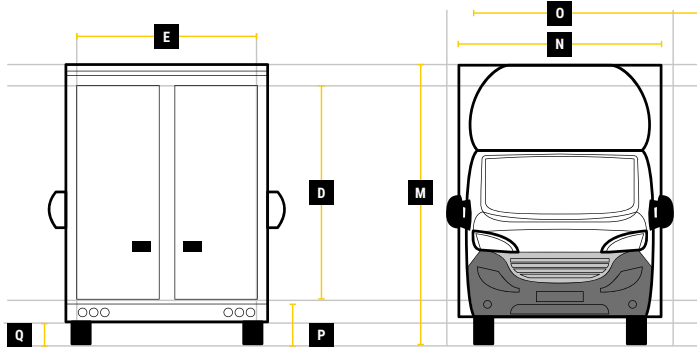

DIMENSIONS

QUBEMAX JUMBO WT
L 4.5M H 2.5M W 2.3M

**MAX PAYLOAD
UP TO 1380KG**

**MAX VOLUME
UP TO 26M³**

**GVW
3500KG**

Internal Cargo Dimensions

A	Load Length	4515mm
B	Load Height	2540mm
C	Load Width	2300mm
D	Height through rear doors	2325mm
E	Width through rear doors	2135mm
F	Between Wheel Arches	1695mm
G	Bulk Head to Wheel Arches	2700mm
H	Wheel Arch to Rear Frame	900mm
I	Wheel Arch Height	300mm
J	Wheel Arch Length	865mm

Exterior Dimensions

K	Wheel Arch Width	310mm
L	Total Length	7020mm
M	Total Height	3175mm
N	Total Width Excluding Mirrors	2340mm
O	Total Width Including Mirrors	2790mm
P	Loading Height [Std Susp]	550mm
Q	Ground Clearance	320mm
R	Wheel Base	4700mm
S	Rear Overhang	965mm