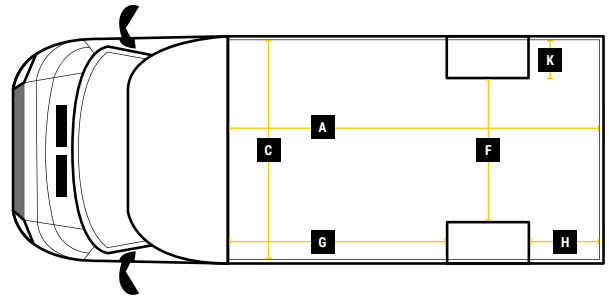

DIMENSIONS

QUBEMAX JUMBO WT
L 4.5M H 2.5M W 2.3M

**MAX PAYLOAD
UP TO 1380KG**

**MAX VOLUME
UP TO 26M³**

**GVW
3500KG**

Internal Cargo Dimensions

A	Load Length	4515mm
B	Load Height	2540mm
C	Load Width	2300mm
D	Height through rear doors	2325mm
E	Width through rear doors	2135mm
F	Between Wheel Arches	1695mm
G	Bulk Head to Wheel Arches	2700mm
H	Wheel Arch to Rear Frame	900mm
I	Wheel Arch Height	300mm
J	Wheel Arch Length	865mm

Exterior Dimensions

K	Wheel Arch Width	310mm
L	Total Length	7020mm
M	Total Height	3175mm
N	Total Width Excluding Mirrors	2340mm
O	Total Width Including Mirrors	2790mm
P	Loading Height [Std Susp]	550mm
Q	Ground Clearance	320mm
R	Wheel Base	4700mm
S	Rear Overhang	965mm