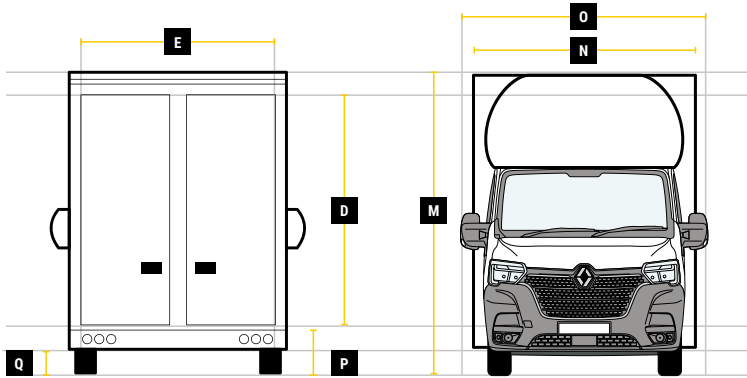

DIMENSIONS

XXL FREIGHTLOADER GT
L 5.0M H 2.5M W 2.1M

**MAX PAYLOAD
UP TO 1350KG**

**MAX VOLUME
UP TO 26M³**

**GVW
3500KG**

Internal Cargo Dimensions

A	Load Length	5000mm
B	Load Height	2500mm
C	Load Width	2100mm
D	Height through rear doors	2335mm
E	Width through rear doors	1845mm
F	Between Wheel Arches	1390mm
G	Bulk Head to Wheel Arches	2180mm
H	Wheel Arch to Rear Frame	1950mm
I	Wheel Arch Height	260mm
J	Wheel Arch Length	870mm

Exterior Dimensions

K	Wheel Arch Width	355mm
L	Total Length	7590mm
M	Total Height	3125mm
N	Total Width Excluding Mirrors	2150mm
O	Total Width Including Mirrors	2520mm
P	Loading Height [Std Susp]	550mm
Q	Ground Clearance	-
R	Wheel Base	4332mm
S	Rear Overhang	1980mm
T	Cab Height	1855mm