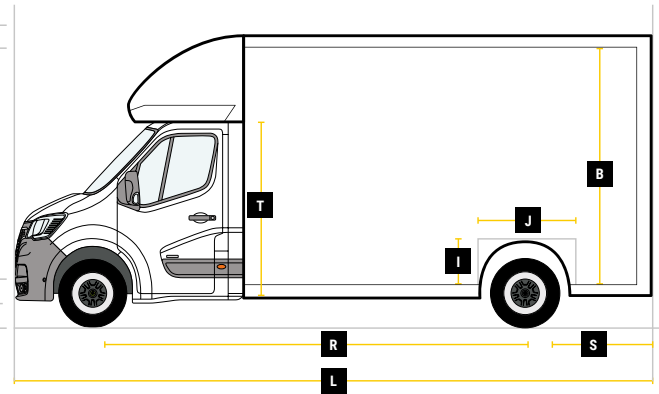

DIMENSIONS

XXL FREIGHTLOADER GT
L 5.0M H 2.5M W 2.1M

**MAX PAYLOAD
UP TO 1350KG**

**MAX VOLUME
UP TO 26M³**

**GVW
3500KG**

Internal Cargo Dimensions

A	Load Length	5000mm
B	Load Height	2500mm
C	Load Width	2100mm
D	Height through rear doors	2335mm
E	Width through rear doors	1845mm
F	Between Wheel Arches	1390mm
G	Bulk Head to Wheel Arches	2180mm
H	Wheel Arch to Rear Frame	1950mm
I	Wheel Arch Height	260mm
J	Wheel Arch Length	870mm

Exterior Dimensions

K	Wheel Arch Width	355mm
L	Total Length	7590mm
M	Total Height	3125mm
N	Total Width Excluding Mirrors	2150mm
O	Total Width Including Mirrors	2520mm
P	Loading Height [Std Susp]	550mm
Q	Ground Clearance	-
R	Wheel Base	4332mm
S	Rear Overhang	1980mm
T	Cab Height	1855mm

All calculations are dependent upon the final build specification. Payload includes 1/4 tank of fuel without driver. Dimensions and specifications are based on rear barn door configuration. Terms & conditions apply.