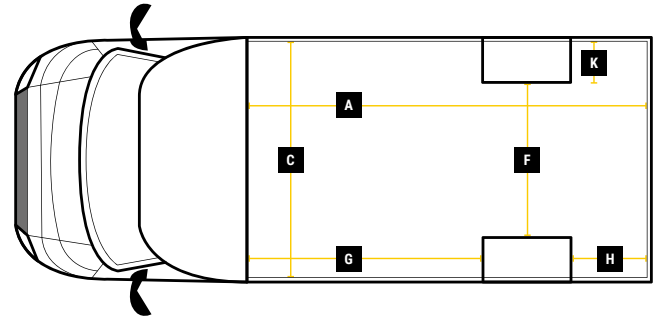

DIMENSIONS

XXL FREIGHTLOADER GT
L 5.0M H 2.5M W 2.1M

**MAX PAYLOAD
UP TO 1350KG**

**MAX VOLUME
UP TO 26M³**

**GVW
3500KG**

Internal Cargo Dimensions

A	Load Length	5000mm
B	Load Height	2500mm
C	Load Width	2100mm
D	Height through rear doors	2335mm
E	Width through rear doors	1845mm
F	Between Wheel Arches	1390mm
G	Bulk Head to Wheel Arches	2180mm
H	Wheel Arch to Rear Frame	1950mm
I	Wheel Arch Height	260mm
J	Wheel Arch Length	870mm

Exterior Dimensions

K	Wheel Arch Width	355mm
L	Total Length	7590mm
M	Total Height	3125mm
N	Total Width Excluding Mirrors	2150mm
O	Total Width Including Mirrors	2520mm
P	Loading Height [Std Susp]	550mm
Q	Ground Clearance	-
R	Wheel Base	4332mm
S	Rear Overhang	1980mm
T	Cab Height	1855mm