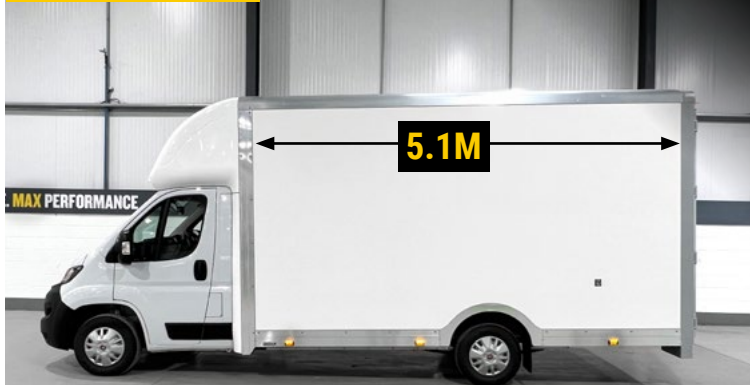

### 4.1M CITY

 22M3

5X AVAILABLE

BODY SIZE 4.1M X 2.5M X 2.1M  
FIAT DUCATO 145ps E6 ULEZ | CLIMATE CONTROL | APPLE CAR PLAY | CRUISE

TRADE PRICE  
**£36,990+VAT**  
PLUS RFL & FIRST REG FEE

### 4.5M JUMBO

 24M3

2X AVAILABLE

BODY SIZE 4.5M X 2.5M X 2.1M  
FIAT DUCATO 145ps E6 ULEZ | CLIMATE CONTROL | APPLE CAR PLAY | CRUISE

TRADE PRICE  
**£37,990+VAT**  
PLUS RFL & FIRST REG FEE

### 5.1M BIG

 27M3

LAST ONE AVAILABLE

BODY SIZE 5.1M X 2.5M X 2.1M  
FIAT DUCATO 145ps E6 ULEZ | CLIMATE CONTROL | APPLE CAR PLAY | CRUISE

TRADE PRICE  
**£39,490+VAT**  
PLUS RFL & FIRST REG FEE

### 5.6M GIANT

 35M3

5X AVAILABLE

BODY SIZE 5.6M X 2.7M X 2.3M  
FIAT DUCATO 145ps E6 ULEZ | CLIMATE CONTROL | APPLE CAR PLAY | CRUISE

TRADE PRICE  
**£41,990+VAT**  
PLUS RFL & FIRST REG FEE

**HIGH PERFORMANCE | BUILT TO LAST | READY TO GO**