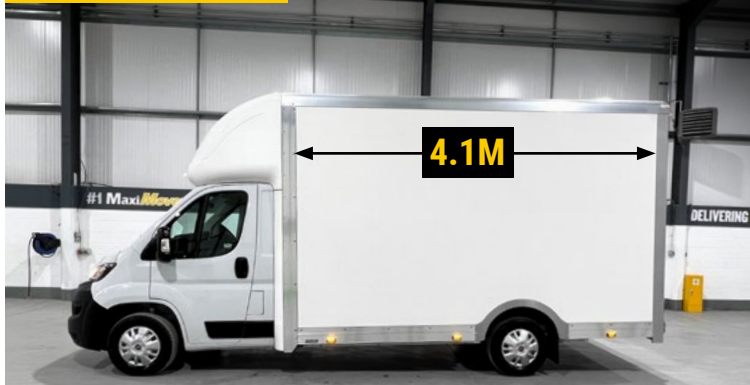

### 4.1M CITY

 22M3

5X AVAILABLE

BODY SIZE 4.1M X 2.5M X 2.1M  
FIAT DUCATO 145ps E6 ULEZ | CLIMATE CONTROL | APPLE CAR PLAY | CRUISE

TRADE PRICE  
**£36,990+VAT**  
PLUS RFL & FIRST REG FEE

### 4.5M JUMBO

 24M3

2X AVAILABLE

BODY SIZE 4.5M X 2.5M X 2.1M  
FIAT DUCATO 145ps E6 ULEZ | CLIMATE CONTROL | APPLE CAR PLAY | CRUISE

TRADE PRICE  
**£37,990+VAT**  
PLUS RFL & FIRST REG FEE

### 5.1M BIG

 27M3

LAST ONE AVAILABLE

BODY SIZE 5.1M X 2.5M X 2.1M  
FIAT DUCATO 145ps E6 ULEZ | CLIMATE CONTROL | APPLE CAR PLAY | CRUISE

TRADE PRICE  
**£39,490+VAT**  
PLUS RFL & FIRST REG FEE

### 5.6M GIANT

 35M3

5X AVAILABLE

BODY SIZE 5.6M X 2.7M X 2.3M  
FIAT DUCATO 145ps E6 ULEZ | CLIMATE CONTROL | APPLE CAR PLAY | CRUISE

TRADE PRICE  
**£41,990+VAT**  
PLUS RFL & FIRST REG FEE

**HIGH PERFORMANCE | BUILT TO LAST | READY TO GO**